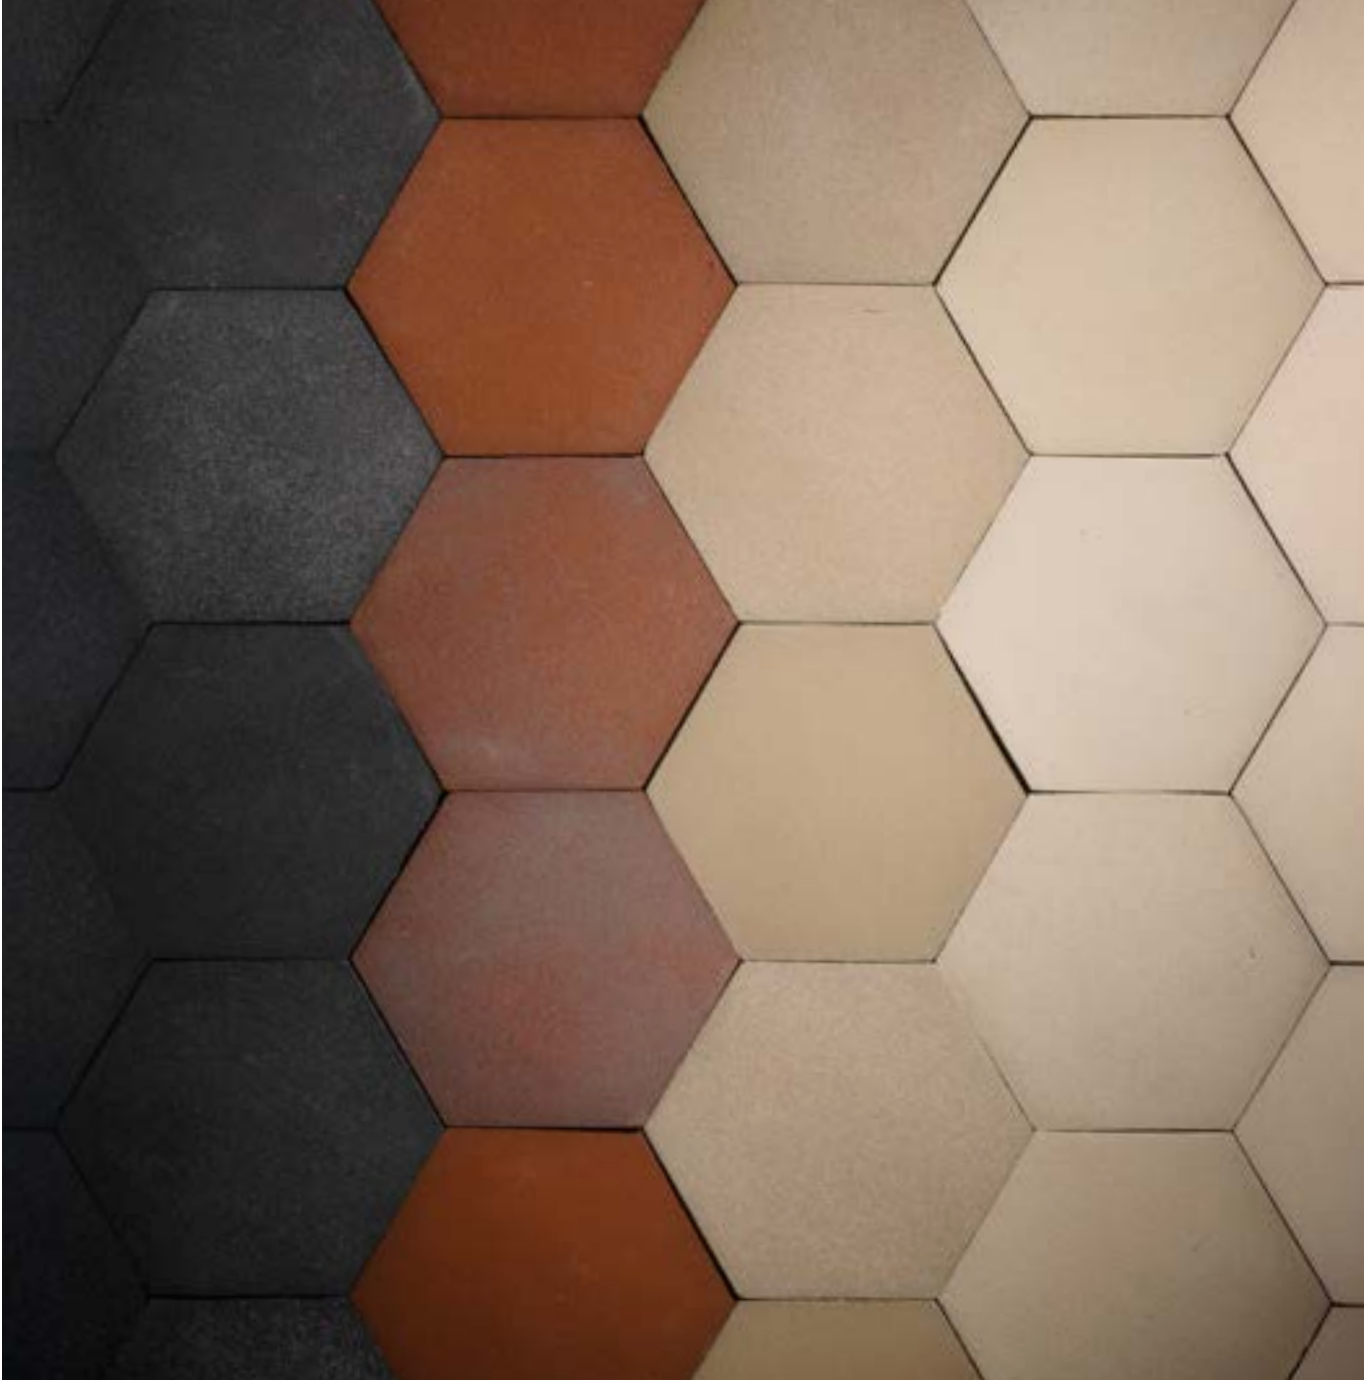

RAVELLO

ARTISANAL TEXTURED STONEWARE

HANDMADE IN ITALY
REMARKABLE VERSATILITY

RAVELLO

ARTISANAL TEXTURED STONEWARE

COLOR PALETTE

Remarkable versatility for all spaces in and out.

BERGAMO

PISA

SALERNO

VOLTERRA

HANDMADE IN ITALY
ARTISANAL TEXTURED STONEWARE

AVAILABLE SIZES

All sizes available in all colors. Shown below in Volterra.

2 x 5 1/4

3 x 12

8 3/4 x 8 3/4

6 1/2" HEX

APPLICATIONS

- Residential/Commercial Walls
- Floors*
- Showers (+ steam)
- Exteriors (+ freeze/thaw areas)
- Pools/Fountains**

*Please refer to our DCOF (Dynamic Coefficient of Friction) statement and spec sheet for testing data found in the resources section of our website. Determining suitability lies with the end user.