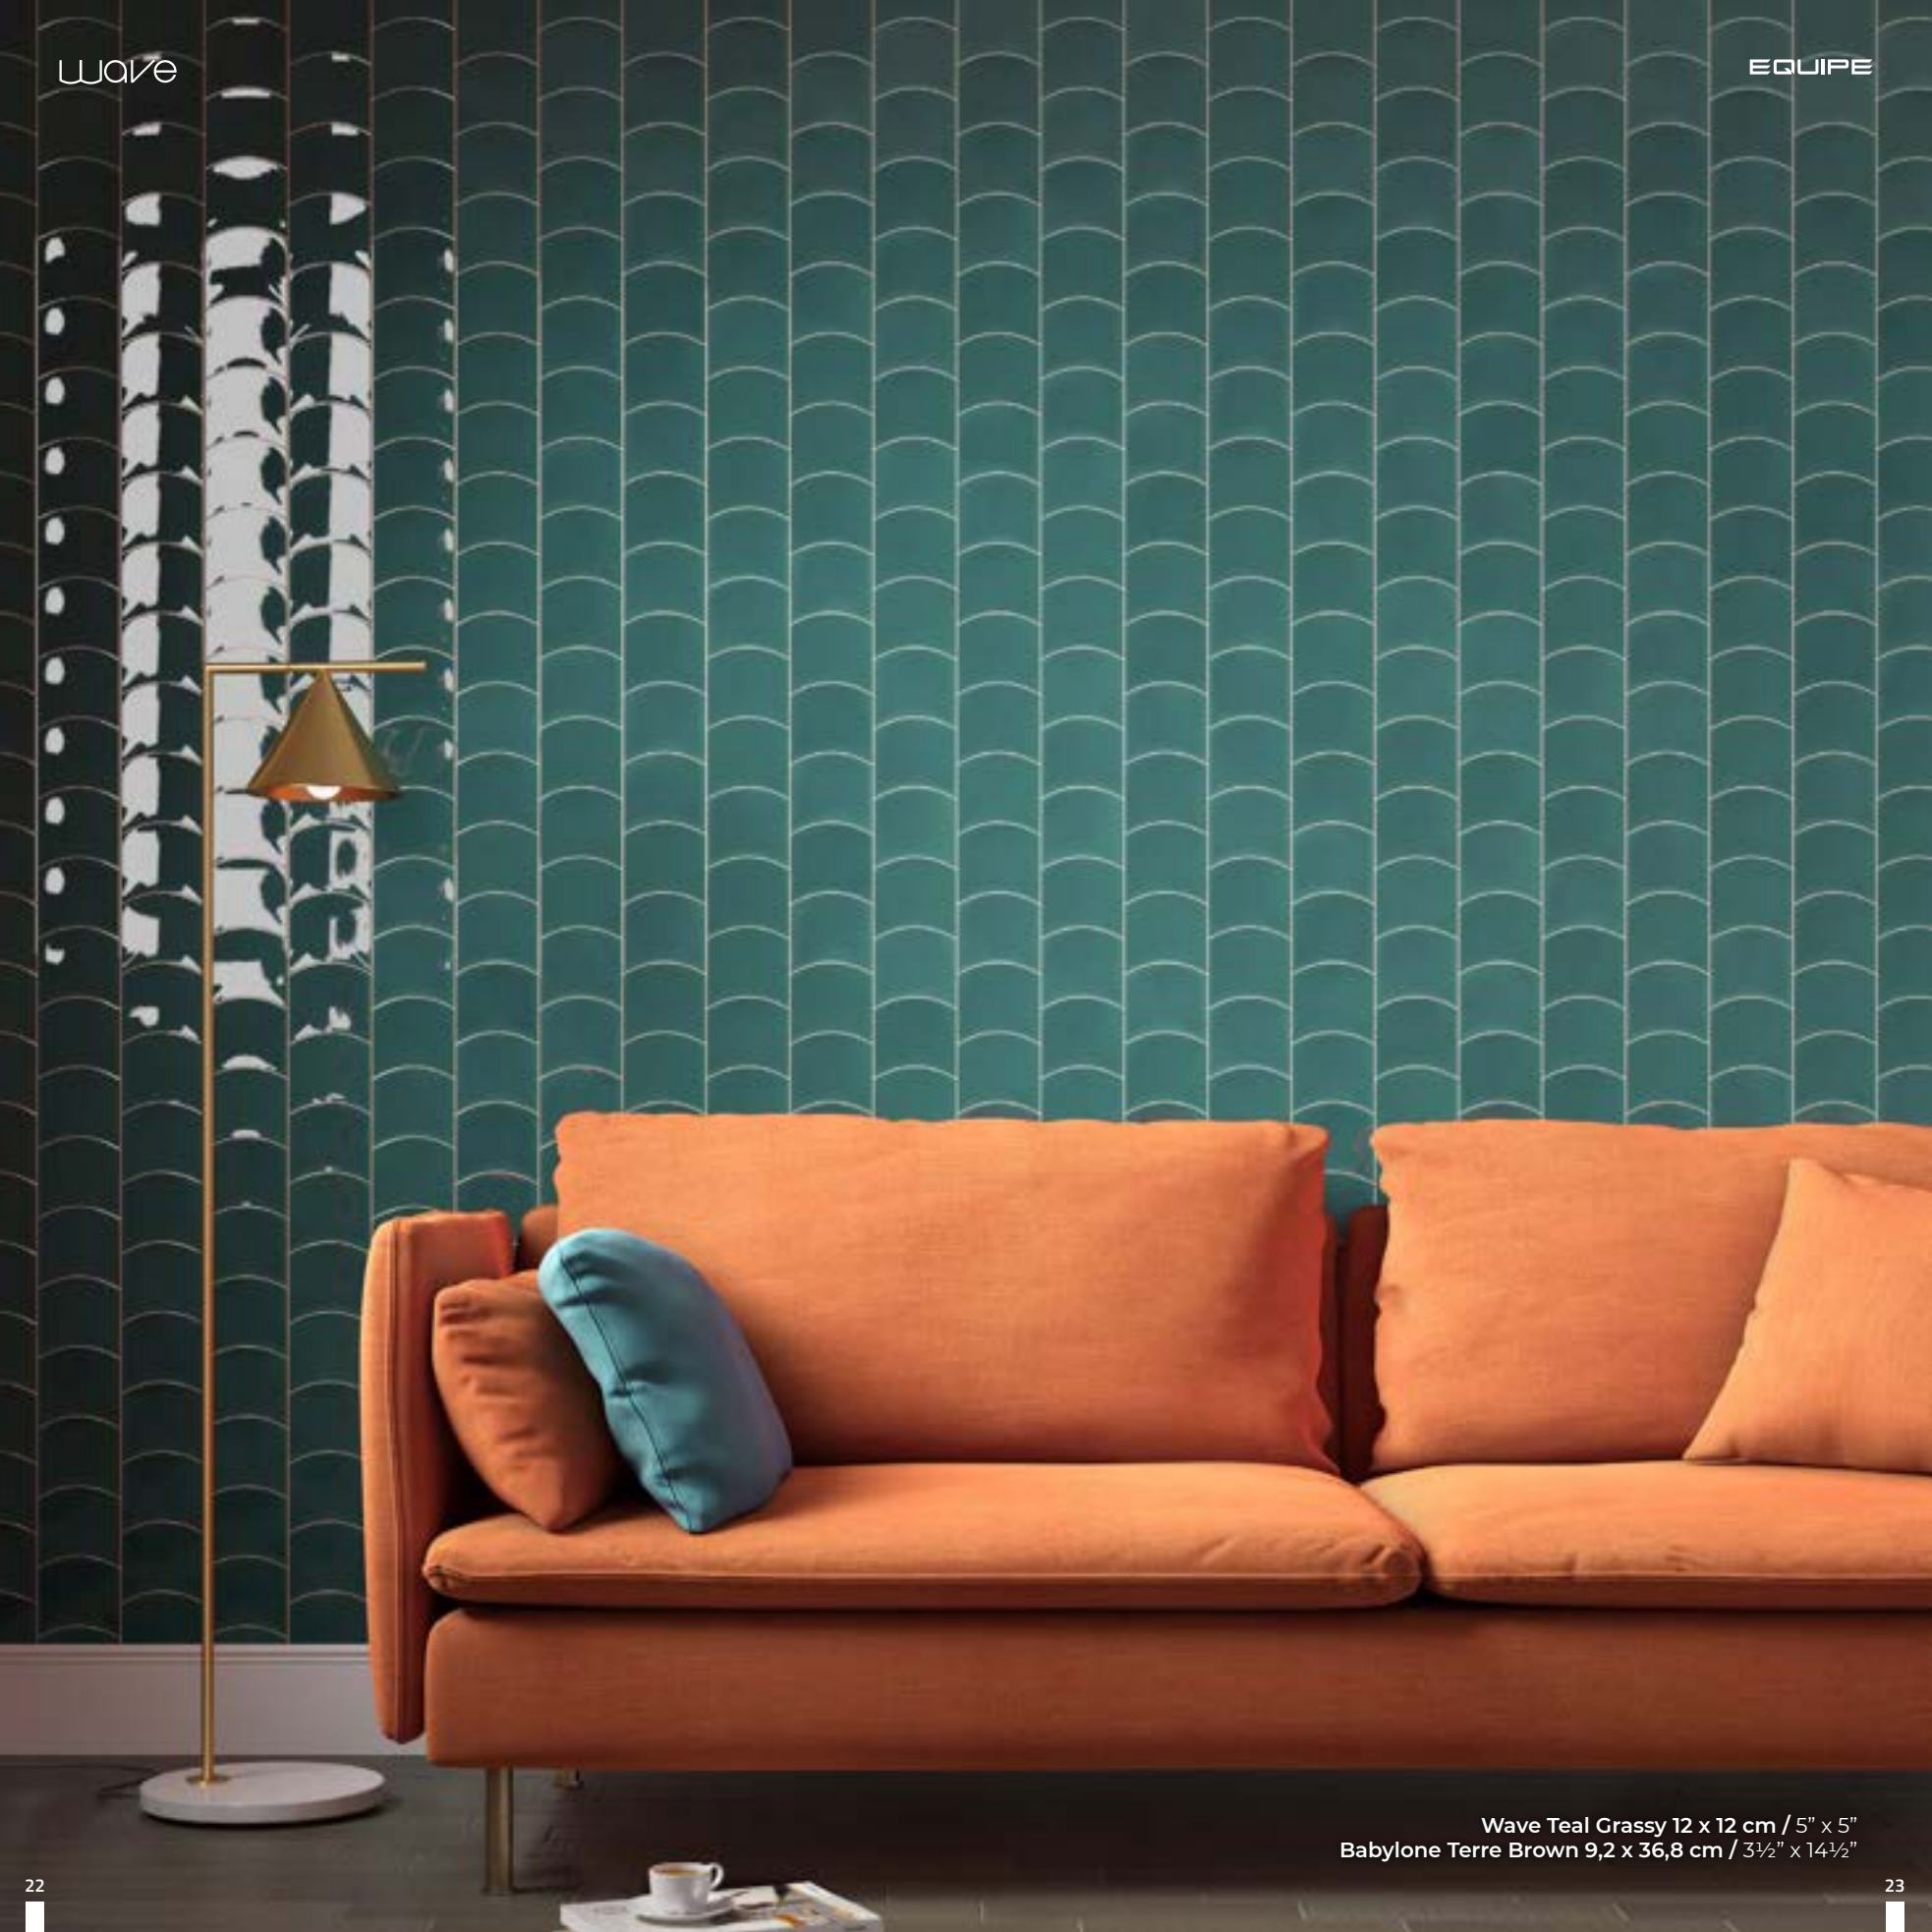

Wave Black 12 x 12 cm / 5" x 5"

Wave Grey 12 x 12 cm / 5" x 5"

Wave Blue Reef, White 12 x 12 cm / 5" x 5"

Wave Old Cream 12 x 12 cm / 5" x 5"

THE LIGHT OF CHICAGO  
THE LIGHT OF TAIPEI  
THE LIGHT OF MONTE CARLO

Wave Old Cream 12 x 12 cm / 5" x 5"  
Stromboli Black City 9,2 x 36,8 cm / 3½" x 14½"

Wave Moody Blue 12 x 12 cm / 5" x 5"

Wave Primrose Pink 12 x 12 cm / 5" x 5"

Wave Teal Grassy 12 x 12 cm / 5" x 5"  
Babylone Terre Brown 9,2 x 36,8 cm / 3½" x 14½"