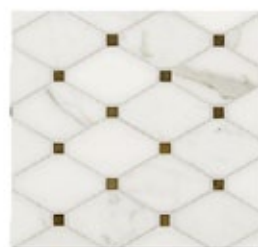

SASSO NOVA

Bianco Nova

Fumo Nova

Catta Nova

SASSO NOVA is a growing line of HONED, NATURAL STONES available in a growing range of Sizes, Formats and complimentary accent profiles. The materials are carefully selected from the highest quality sources producing a beautiful range of highly flexible Design elements.

SASSO NOVA is available in 3 x 6*, 3 x 12*, 12 x 12 and 12 x 24.

All PROFILES available in ALL colors.

All MOSAICS available in ALL colors, (Bianco Nova also in LARGE Basketweave).

*with micro bevel!

12" x 12"

12" x 24"

Matita
9/16" x 12"

Frame
13/4" x 12"

Ogee
1" x 12"

Pegasus

Triton

3" Hexagon

Rombus/Dot