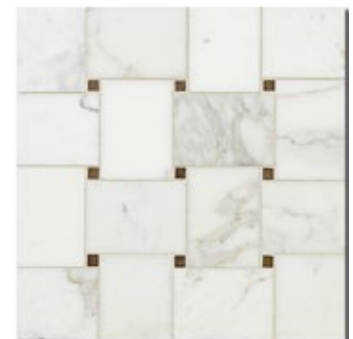

SASSO NOVA

Bianco Nova

Fumo Nova

Catta Nova

SASSO NOVA is a growing line of HONED, NATURAL STONES available in a growing range of Sizes, Formats and complimentary accent profiles. The materials are carefully selected from the highest quality sources producing a beautiful range of highly flexible Design elements.

SASSO NOVA is available in 3 x 6*, 3 x 12*, 12 x 12 and 12 x 24.

All PROFILES available in ALL colors.

All MOSAICS available in ALL colors, (Bianco Nova also in LARGE Basketweave).

*with micro bevel!

12" x 12"

12" x 24"

Matita
9/16" x 12"

Frame
13/4" x 12"

Ogee
1" x 12"

Pegasus

Triton

3" Hexagon

Rombus/Dot