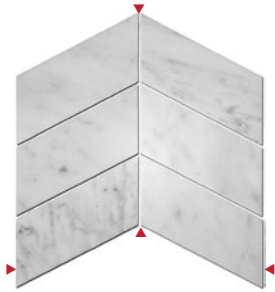

lbs/unit (sheets)	sheet/packing
3.60 10	10/carton

Bianco Fidato Pike

Bianco Leale Pike

Bianco Cortese Pike

CHEV (mounted)

▶ 10 1/4" x 11 7/8" ◀

finish **HONED**
thickness 3/8
unit Sheet
unit size .83 sf sheet
unit/sf 1.21