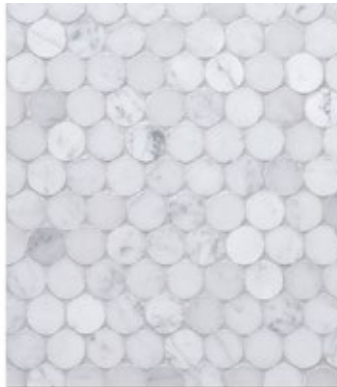

Bianco Leale Cirk