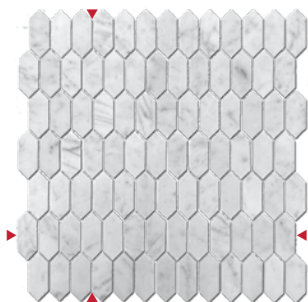

lbs/unit (sheets) sheet/packing
5.0 10 10/carton

CIRK
(mounted)

▶ 11 1/8" x 10 5/8" ◀

finish **HONED**
thickness 3/8
unit Sheet
unit size .84 sf sheet
unit/sf 1.19

prod no. XMR 1001CR
prod name Bianco Fidato
XMR 2001CR Bianco Leale
XMR 3001CR Bianco Cortese

lbs/unit (sheets) sheet/packing
4.30 10 10/carton

Bianco Fidato Cirk

Bianco Leale Cirk

Bianco Cortese Cirk

PIKI
(mounted)

▶ 11 3/16" x 11 1/2" ◀

finish **HONED**
thickness 3/8
unit Sheet
unit size .91 sf sheet
unit/sf 1.09