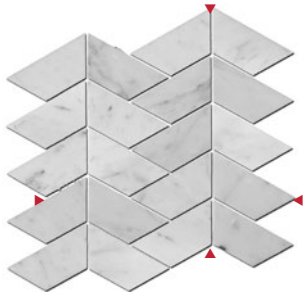

MERITI

NEW!

FANE (mounted)

▶ 11 3/8" x 11 5/8" ◀

finish **HONED**
thickness 3/8
unit Sheet
unit size .94 sf sheet
unit/sf 1.07

prod no.	prod name
XMR 1002FN	Bianco Fidato
XMR 2002FN	Bianco Leale
XMR 3002FN	Bianco Cortese

lbs/unit (sheets)	sheet/packing
4.80 10	10/carton