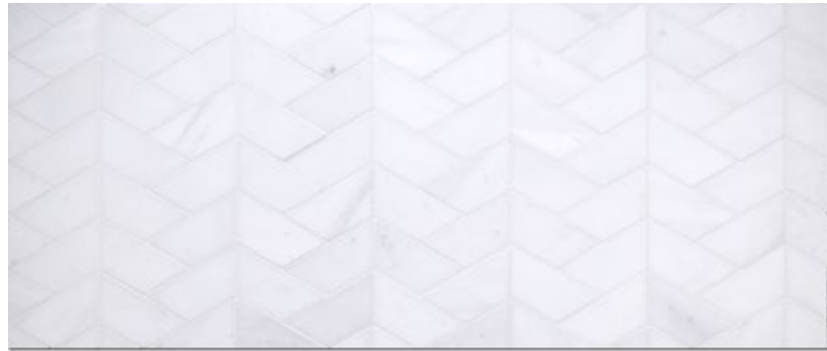

Bianco Fidato Fane