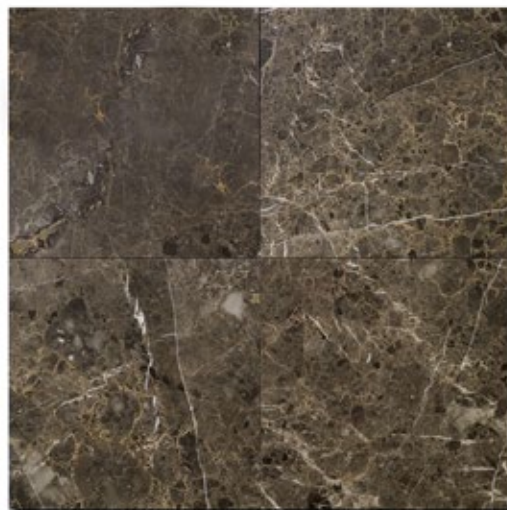

lbs/sf	(pcs)	sf/packing
5.5	±192	384.3/crate
◇ 6.0	±160	320.3/crate

12 x 12 HONED

Sura

Isinda

Apollonia

Phellos

Daedala

Hand Rubbed Torello Molding