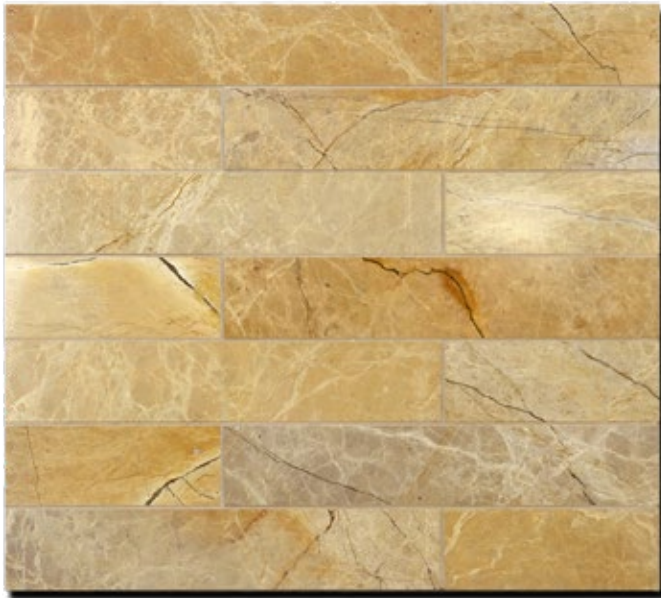

▶ 2" x 12" ◀

Shown in Sura

SURA

stone MARBLE
use Light Commercial ②
variation Medium ■

Typical Value Range

Sura Atwood
Sura Cetus 3D
Sura Adler
Sura 3 x 16

ISINDA

stone MARBLE
use Light Commercial ②
variation Low ●