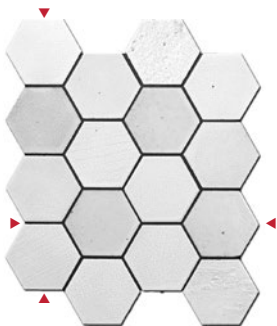

▶ 12 1/8" x 10 1/2" ◀

finish GLAZED
thickness 3/8
unit Sheet
unit size .88 sf sheet
unit/sf 1.13

prod no. prod name
XML 103 Snow (crackle glaze)
XML 203 Maskali

lbs/unit (sheets) sheet/packing
4.9 10 10/carton

**Hexagon Textured Mosaic
(mounted)**