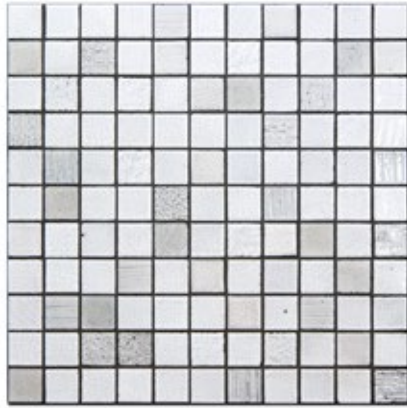

**Hexagon Textured Mosaic
(mounted)**

▶ 3" x 8" ◀

finish GLAZED
thickness 3/8
unit Sf
pc size 3 x 8
pc/sf 6.20

prod no. prod name
XML 108 Snow (crackle glaze)
XML 208 Maskali

lbs/sf (pcs) sf/packing
4.90 30 4.84

**Textured 3 x 8
(loose)**

Snow 1 x 1

Maskali 1 x 1

Snow Herringbone

Maskali Herringbone

Snow Hexagon

Maskali Hexagon

Snow 3 x 8 Textured