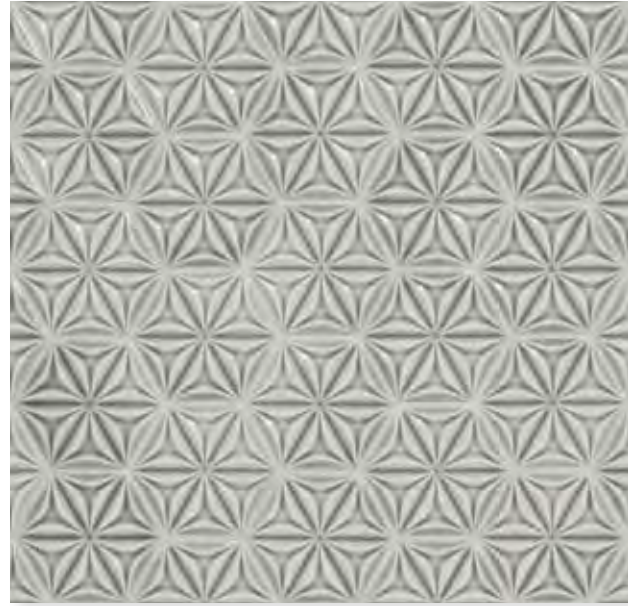

STELLAR

ISLA
3" HEX