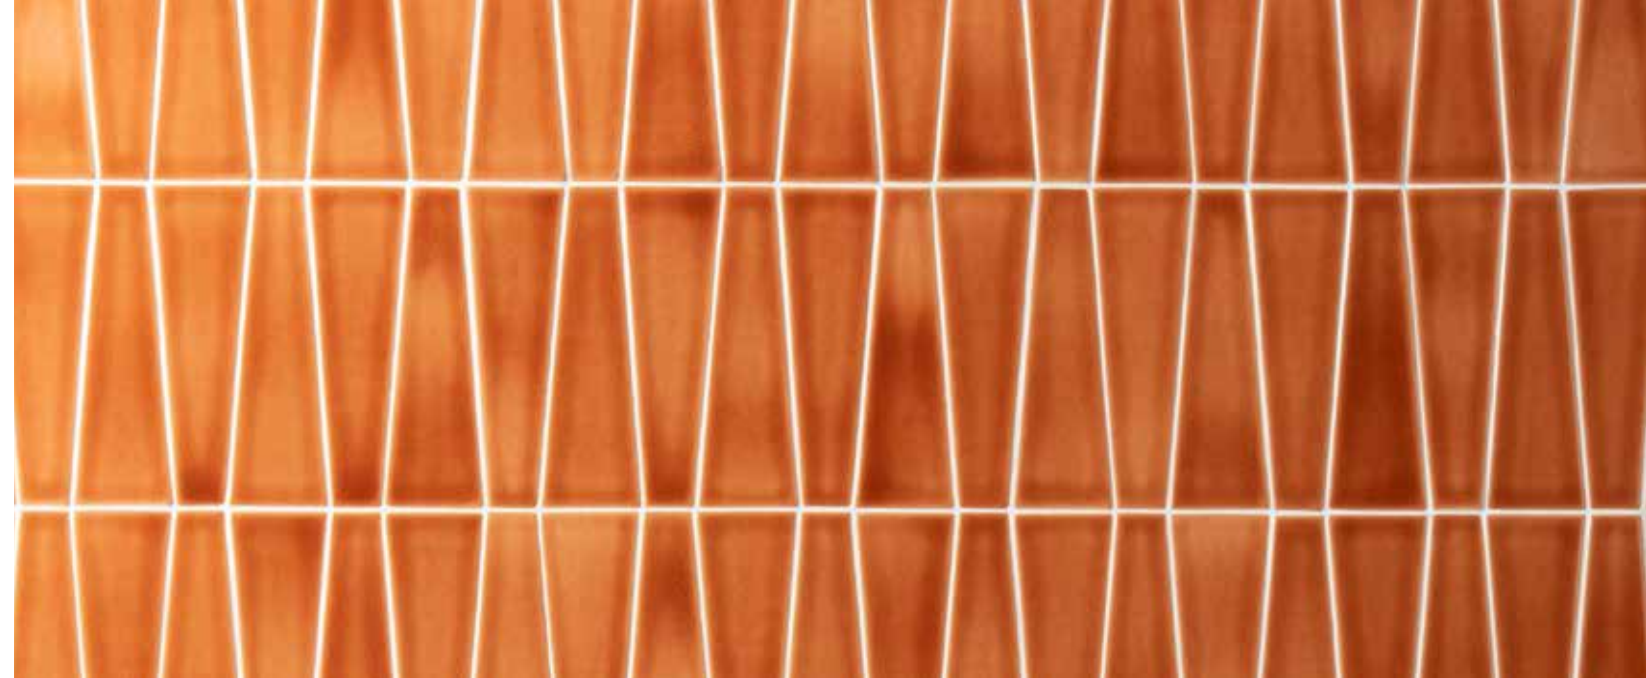

(ABOVE): HIGH TIDE IN SPICE MARKET