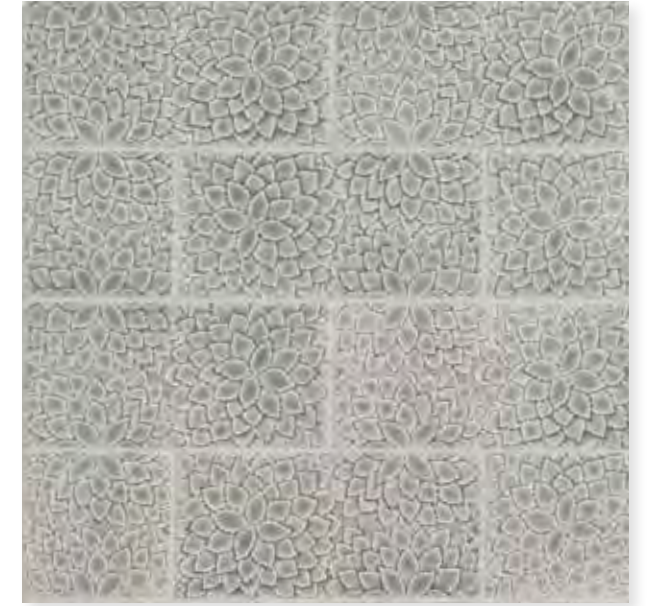

STELLAR

STELLAR

AKIRA
4x8