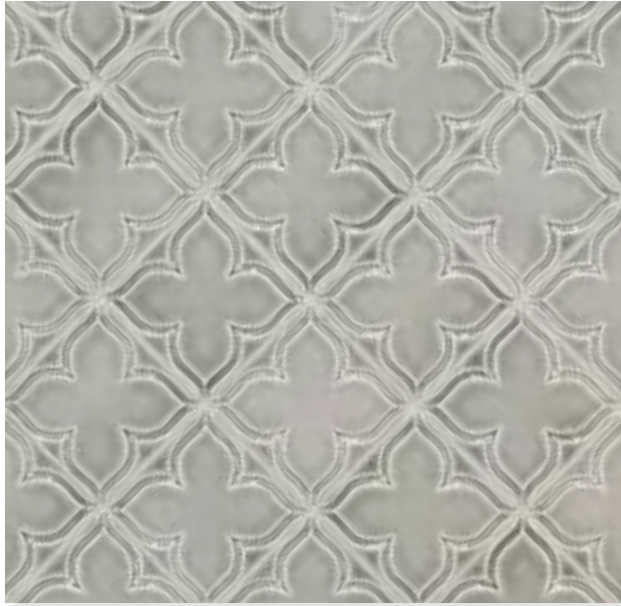

STELLAR

CANLIS
4x4