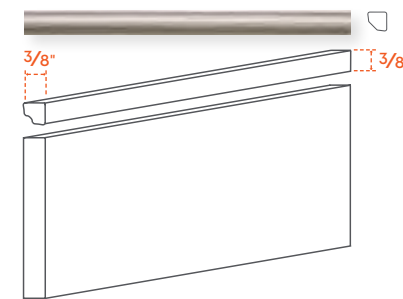

SELECT PIECES AVAILABLE IN 6' LENGTH.

TRIM OPTIONS

STELLAR

**1** FINISH TRIM  
 SQUARE EDGE  
 3/8" PROFILE  
 AVAILABLE IN 6" AND 8"

**2** EDGE TRIM  
 ROUND EDGE  
 3/8" PROFILE  
 AVAILABLE IN 6" AND 8"