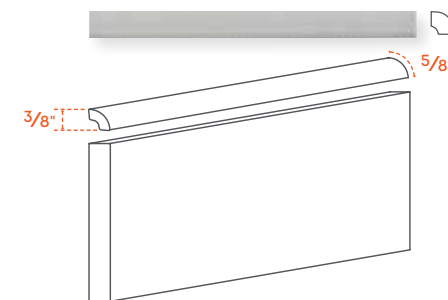

SELECT PIECES AVAILABLE IN 6' LENGTH.

TRIM OPTIONS

STELLAR

**1** FINISH TRIM  
 SQUARE EDGE  
 3/8" PROFILE  
 AVAILABLE IN 6" AND 8"

**2** EDGE TRIM  
 ROUND EDGE  
 3/8" PROFILE  
 AVAILABLE IN 6" AND 8"