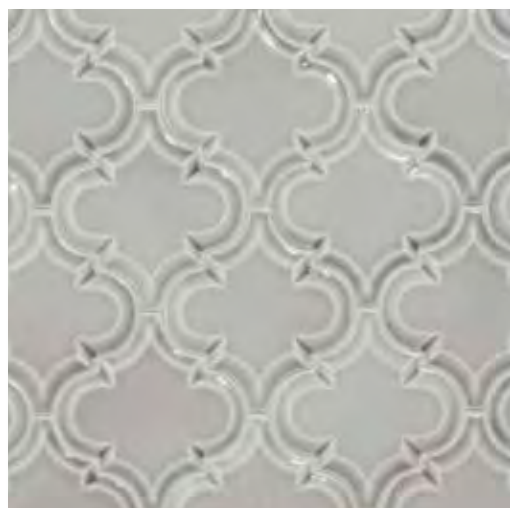

BEVEL ARABESQUE
5 1/4 x 5