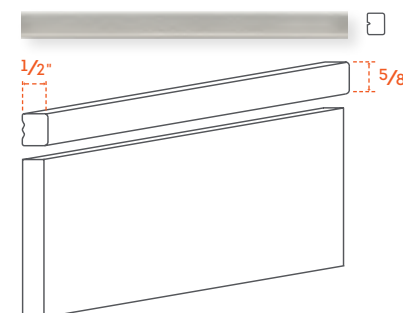

3 BOX TRIM
SQUARE EDGE
1/2" PROFILE
GLAZED ON LONG EDGE AND FACE
AVAILABLE IN 6" AND 8"