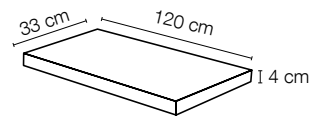

Angolare
(assemblato)

cm 120x33
47^{1/4}"x13"