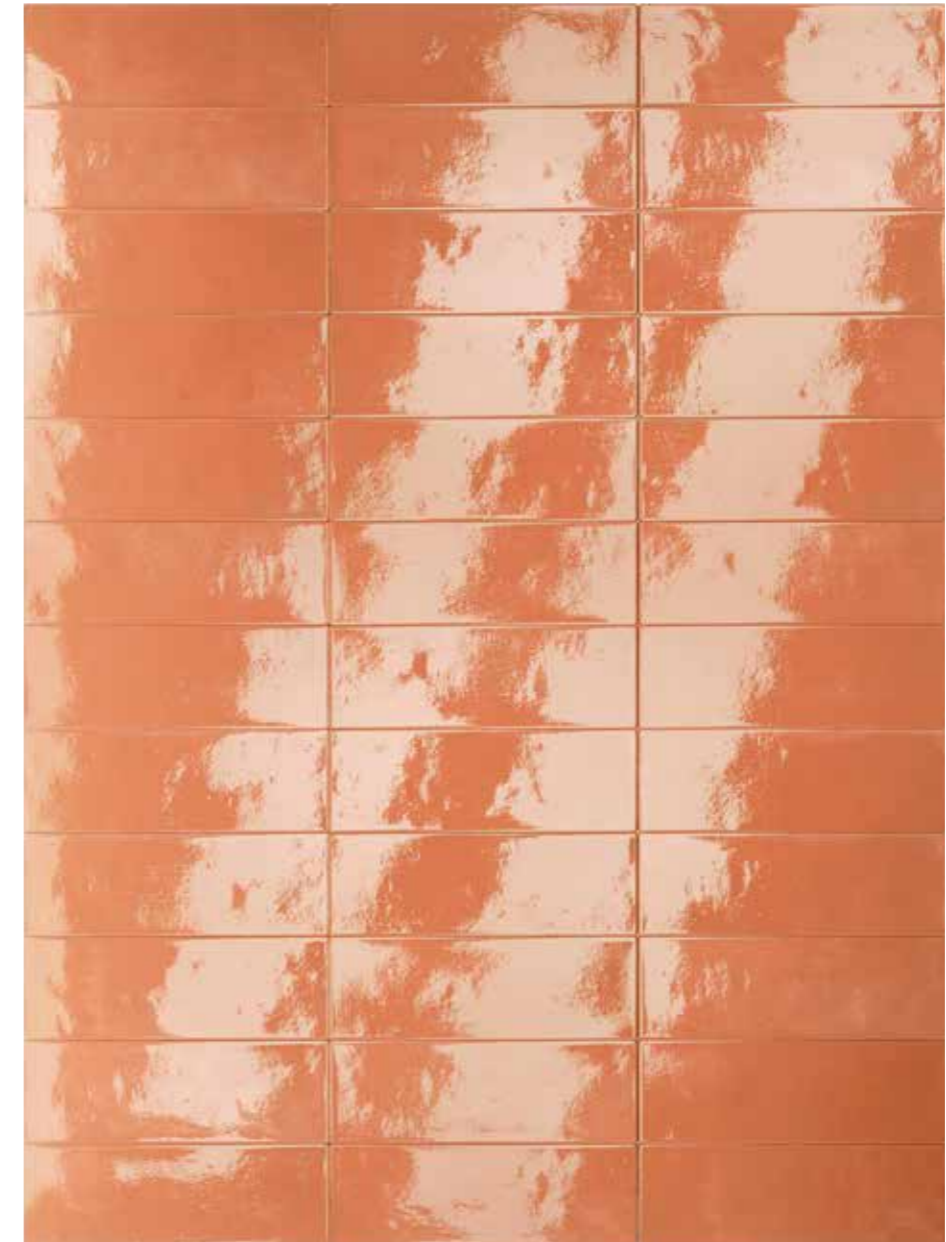

MINI TERRACOTTA GLOSSY. 5x15/2"x6"