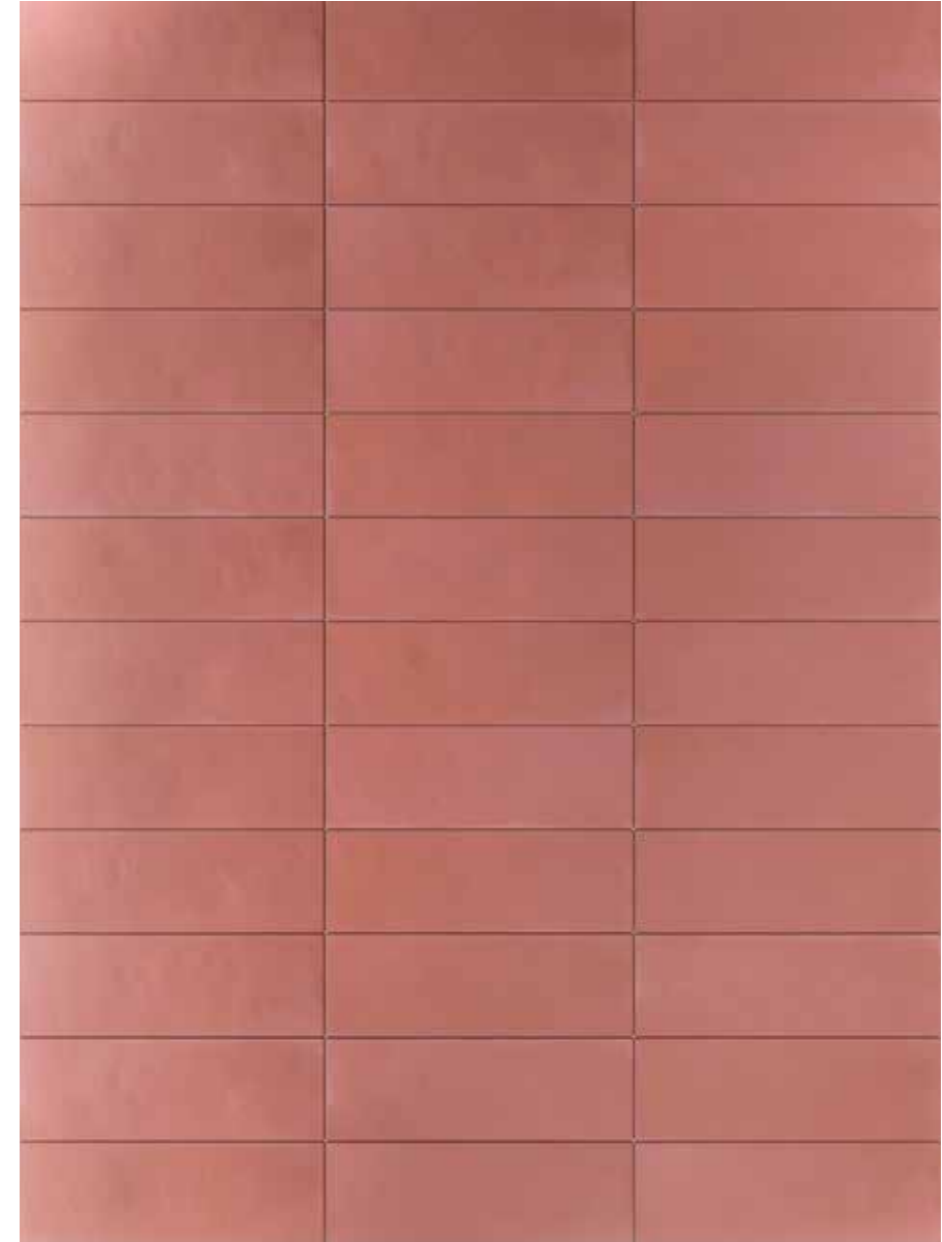

CORAL

A warm and bright coral that, when combined
with the tones of OFF-WHITE, reveals a sober,
welcoming and comfortable character.

MINI CORAL GLOSSY / MATT - OFF WHITE GLOSSY.5x15/2"x6"

MINI CORAL STRIPES GLOSSY.5x15/2"x6"