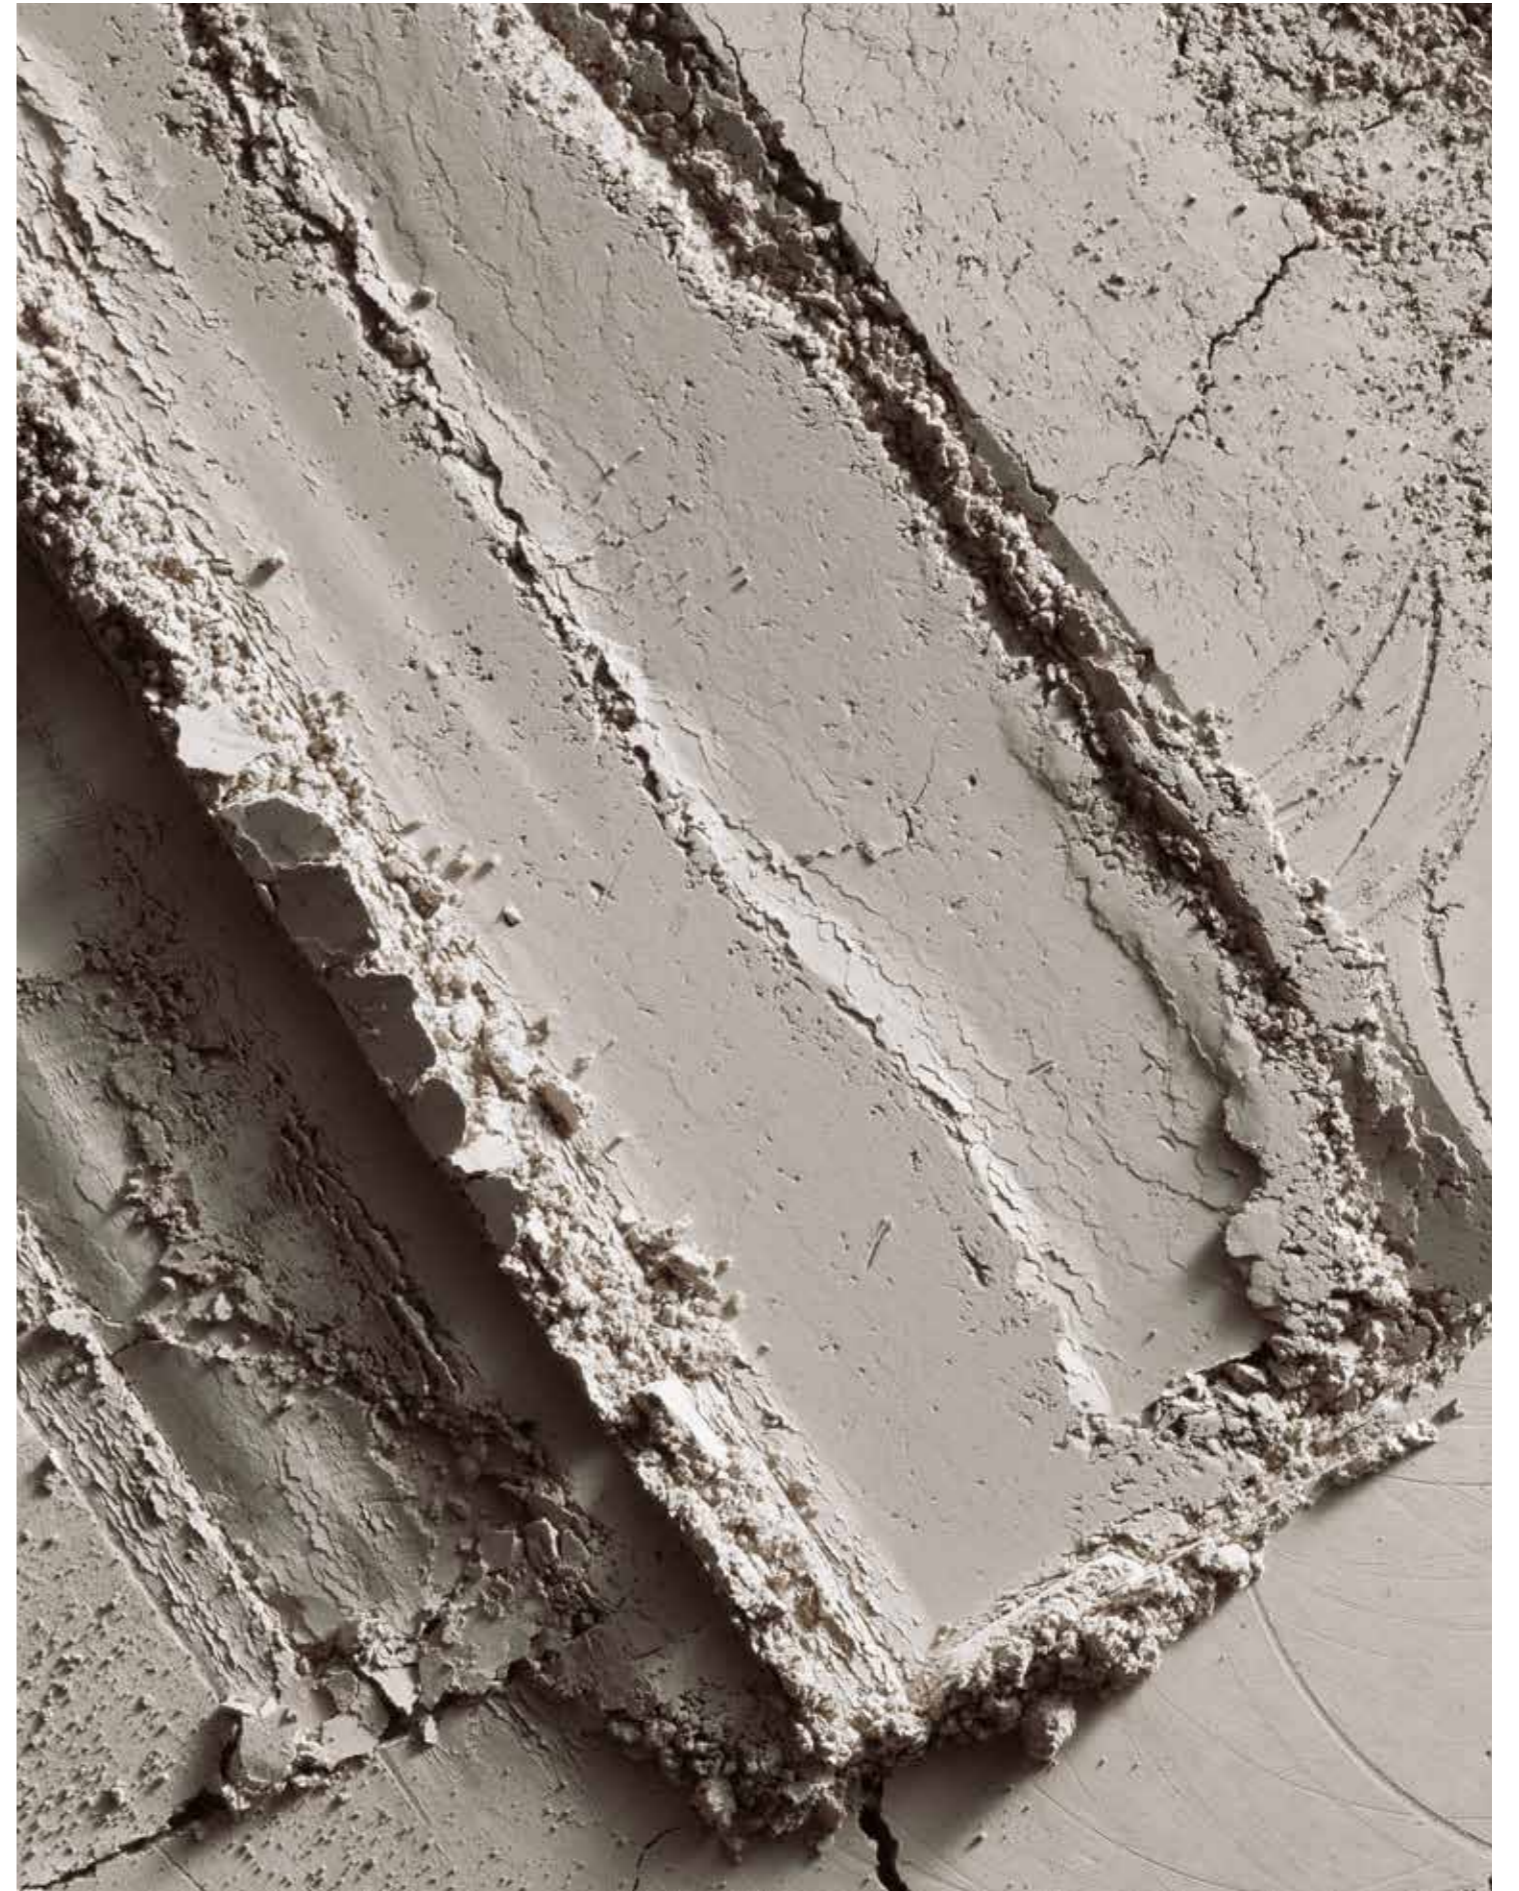

GREY

A graceful and refined gray characterized by a
pleasant shading

table: **MINI PURE WHITE GLOSSY**.5x15 / 2"x6"
wall: **MINI GREY GLOSSY - OFF WHITE STRIPES GLOSSY**.5x15 / 2"x6"
floor: **MACS CRETE MARRONE** 25x25 / 10"x10" - 12,5x25 / 5"x10"