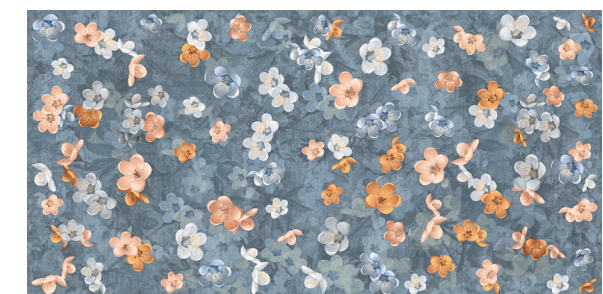

05225 | Homey Cloudy Nat/Ret

60x120

*05243 | Homey Rammed Cold Nat/Ret
(mix 9 graphics)

± 9,5

10x60

05278 | Homey Cloudy Nat/Ret

60x120

05275 | Homey Bloom Blue Nat/Ret
(mix 6 graphics)