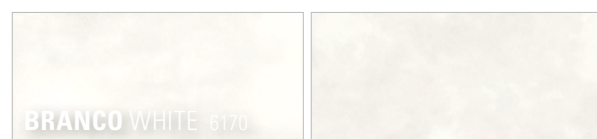

VIBE

VIBE | PÉROLA PEARL | M 25x55 cm 10"x22" | 6171
 VIBE | TAUPE TAUPE | M 25x55 cm 10"x22" | 6172
 IMAGINE SOUL | CHIA CHIA | 16x99 cm RTF 6"x39" RTF | 9102

COLOUR

M25×55 cm 10"×22"

8 mm 0.32 in

V3

BRANCO WHITE	6170
PÉROLA PEARL	6171
TAUPE TAUPE	6172
AMARELO YELLOW	6173
VERDE GREEN	6174
AZUL BLUE	6175
TIJOLO BRICK	6176
ANTRACITE ANTHRACITE	6177

VARIAÇÕES GRÁFICAS:
GRAPHIC VARIATIONS:

12 VARIAÇÕES GRÁFICAS
UP TO 12 GRAPHIC VARIATIONS

PAVIMENTO SUGERIDO SUGGESTED FLOOR TILES

IMAGINE SOUL

INDUSTRIAL STONE

SÉSAMO
SESAME 9104

CHIA
CHIA 9102

BRANCO
WHITE 9240