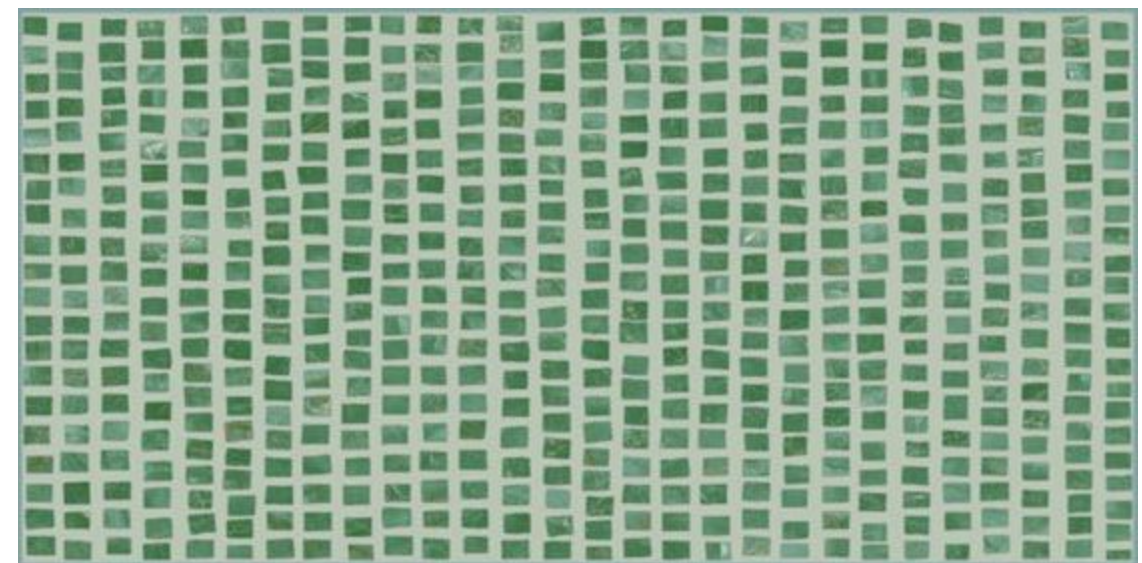

74x148 - 29"x58" +

VETRO ROSSO

VETRO AZUL

EMERALD

MARMOREA INTENSA

gres porcellanato +

MOSAICO 5x5 - 2"x2" ■+

in fogli 30x30 da 36 pezzi - in 30x30 - 12"x12" sheet made up of 36 pieces