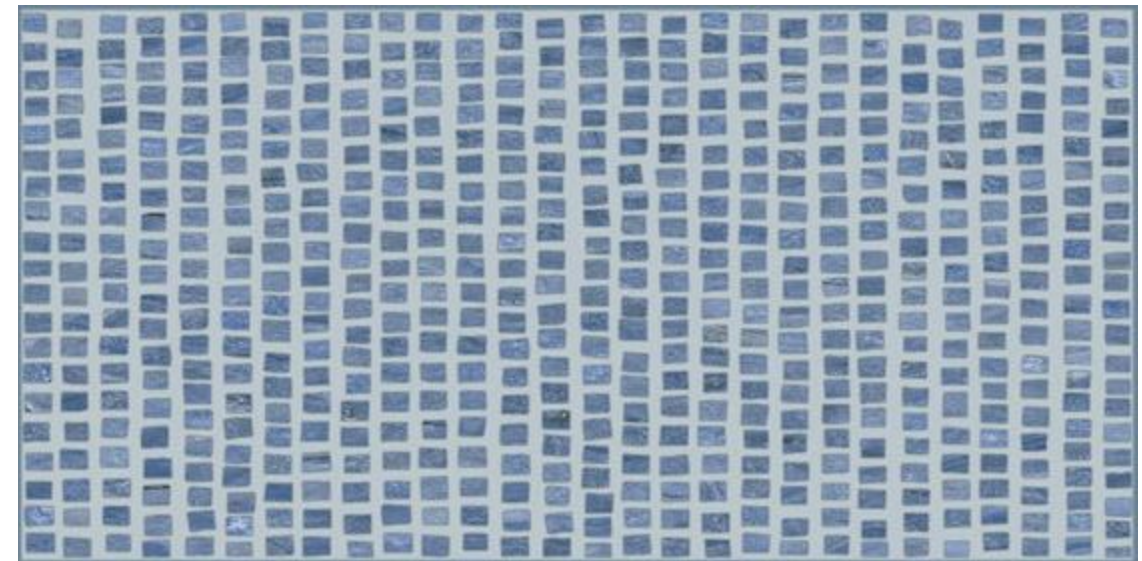

74x148 - 29"x58" +

VETRO ROSSO

VETRO AZUL

EMERALD

MARMOREA INTENSA

gres porcellanato +

MOSAICO 5x5 - 2"x2" ■+

in fogli 30x30 da 36 pezzi - in 30x30 - 12"x12" sheet made up of 36 pieces