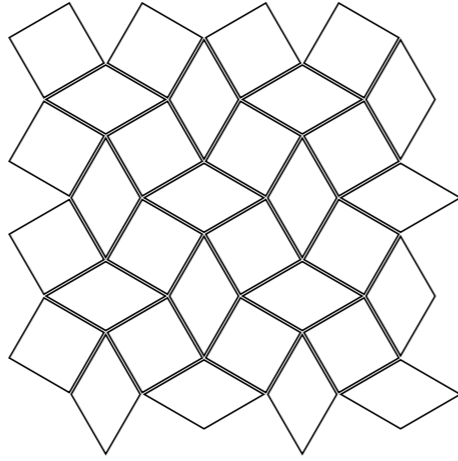

Sciliar

gres ++

Structures

PLISSÉ 30x60 - 12"x24"
Unpolished Rectified

LINE 30x60 - 12"x24"
Unpolished Rectified

Mosaic

Palladiana Macro
in 30x30 - 12"x12" sheet.
Unpolished Rectified

Rombi Mosaic
in 30x30 - 12"x12" sheet made up of 32 pieces.
Unpolished Rectified