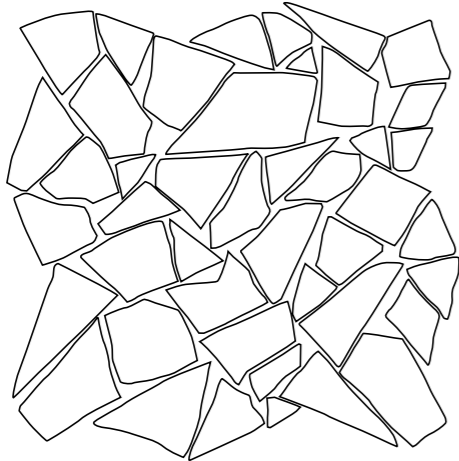

Takes its inspiration from a grey Italian marble known as Grigio de Gré, generally sold in a “polished marble” version. Coem has reproduced this marble with a new “sanded” look to reveal its stone origin, rediscovering the beauty of a crystalline, dolomite structure in the depth of a marble, adding innovation and passion without taking anything away from its essence.

Sciliar

gres ++

Structures

PLISSÉ 30x60 - 12"x24"
Unpolished Rectified

LINE 30x60 - 12"x24"
Unpolished Rectified

Mosaic

Palladiana Macro
in 30x30 - 12"x12" sheet.
Unpolished Rectified

Rombi Mosaic
in 30x30 - 12"x12" sheet made up of 32 pieces.
Unpolished Rectified