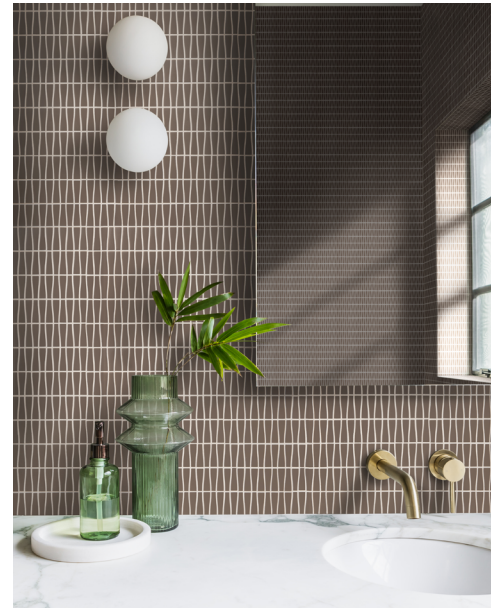

HUSTLE

market-collection.com

Applications

1. Residential walls and floors*
   - Commercial walls
   - Fireplace surrounds and cooktop areas (temperature must not exceed 752°F)
   - Showers (including steam)
   - Exteriors (including freeze thaw areas)
   - Pools and fountains
2. Please refer to our DCOF (Dynamic Coefficient of Friction) statement at <https://market-collection.com/resources/#dcof>

Hustle is created with recycled content through a unique manufacturing process. This may produce natural variation in color, shade and surface texture. Minor pits, color flecks or wrinkles are considered an inherent characteristic of this product. Always reference current samples.

See our Tech Info for more detailed information at market-collection.com/TechnicalInfo

Test Results

Test Number:	Test Name:	Test Results:
ANSI A137.2-7.6	Mounting Variation	0 Joints out of compliance with ANSI A137.2
ANSI A326.3-2017	DCOF	>.42
ASTM C1895-20	Mohs Scratch Hardness	5
ASTM C1027-19	Visible Abrasion	<1500 Revolutions
ASTM C373-18	Water Absorption	Average 0.0%
ASTM C648-04 (2014)	Breaking Strength	Average 519 lbf
ASTM C650-20	Chemical Resistance	Class A
ASTM C1378-20	Stain Resistance	Class A
ASTM C1026-13 (2018)	Freeze-Thaw	No visible damage after 300 cycles
ANSI A137.2-2012	Thermal Shock	No visible defects

Sustainability

Hustle Specifics:

- Made from 98% pre-consumer recycled glass
- Tiles are mounted on 96% pre-consumer material including both the mesh and glue
- Lead-Free
- Non-Toxic
- No VOC off-gassing

Scan for more info

Around the Hustle Factory:

- The recycled material is reclaimed excess from glass factories
- No scrap is thrown away, impurities are discarded and re-used in the factory
- Boxes are made of recycled material and environmentally friendly soy ink is used for the print

Recycled content for each color continued on next page