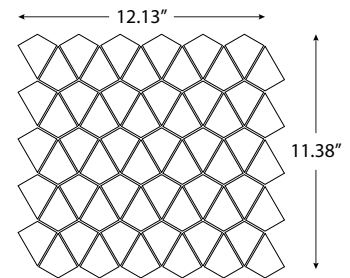

| Color: | Code: | Swatch: | % Recycled in Glass: | % Recycled in Mesh: |
|-------------|-------|---|----------------------|---------------------|
| Jetsetter | JET |  | 98% | 96% |
| Mindset | MND |  | 98% | 96% |
| Night Fever | NTF |  | 98% | 96% |
| Soul City | SLC |  | 98% | 96% |
| Twist | TWS |  | 98% | 96% |
| Uptown | UPT |  | 98% | 96% |
| Vogue | VOG |  | 98% | 96% |

Shapes All sizes 6mm thick (available mesh mounted only)

Jive
(1.02 Sq. Ft./Sheet)
10 rows/sheet

Parlay
(.97 Sq. Ft./Sheet)
13 rows/sheet

Persuasion
(.96 Sq. Ft./Sheet)
5 rows/sheet

Billboard
(.98 Sq. Ft./Sheet)
7 rows/sheet

Shimmie
(.97 Sq. Ft./Sheet)
6 rows/sheet

Disco
(.91 Sq. Ft./Sheet)
7 rows/sheet