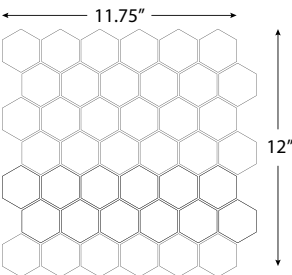

Shapes All sizes 6mm thick (available mesh mounted only)

Jive
(1.02 Sq. Ft./Sheet)
10 rows/sheet

Parlay
(.97 Sq. Ft./Sheet)
13 rows/sheet

Persuasion
(.96 Sq. Ft./Sheet)
5 rows/sheet

Billboard
(.98 Sq. Ft./Sheet)
7 rows/sheet

Shimmie
(.97 Sq. Ft./Sheet)
6 rows/sheet

Disco
(.91 Sq. Ft./Sheet)
7 rows/sheet