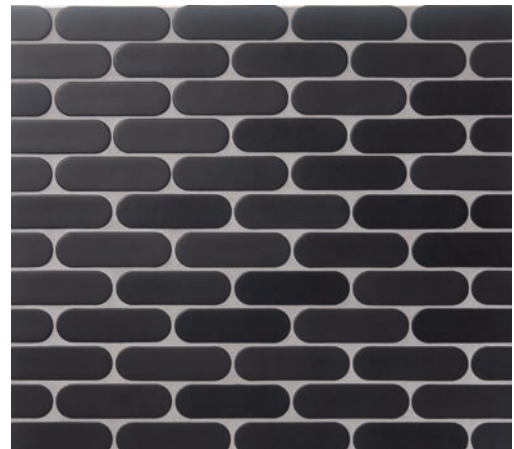

PERSUASION | BRONX
1 7/8 x 2 1/8 (MESH MOUNTED)

SHIMMIE | BRONX
5/8 x 1 7/8 (MESH MOUNTED)

NIGHT FEVER

BILLBOARD | NIGHT FEVER
1 7/8 HEX (MESH MOUNTED)

DISCO | NIGHT FEVER
1 7/8 DIAMETER (MESH MOUNTED)

JIVE | NIGHT FEVER
3 7/8 x 1 1/8 (MESH MOUNTED)