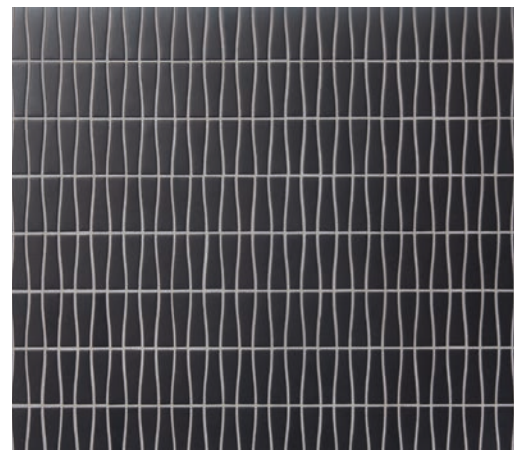

SHIMMIE | NIGHT FEVER
5/8 x 1 7/8 (MESH MOUNTED)