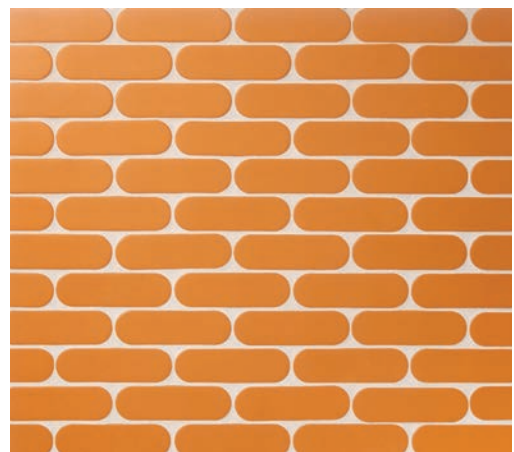

(FACING): PARLAY IN SOUL CITY

FANDANGO

BILLBOARD | FANDANGO
1 7/8 HEX (MESH MOUNTED)

DISCO | FANDANGO
1 7/8 DIAMETER (MESH MOUNTED)

JIVE | FANDANGO
3 7/8 x 1 1/8 (MESH MOUNTED)

PARLAY | FANDANGO
2 1/4 x 5/8 (MESH MOUNTED)