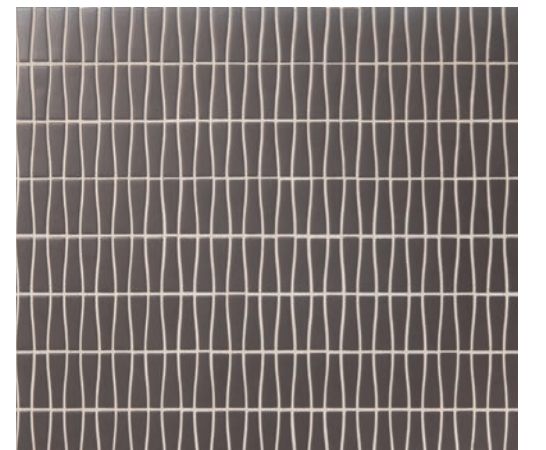

SHIMMIE | BREAKTHROUGH
5/8 x 1 7/8 (MESH MOUNTED)