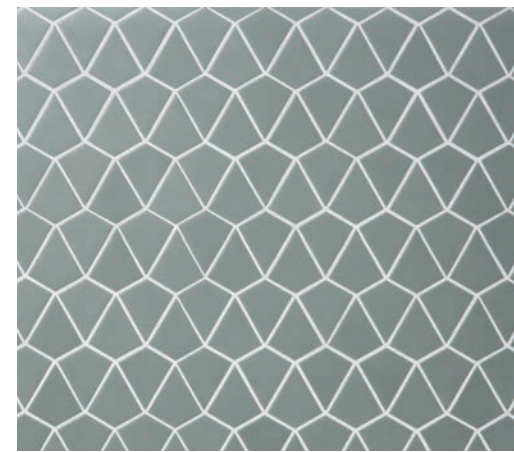

PERSUASION | HIGHLAND
1 7/8 x 2 1/8 (MESH MOUNTED)