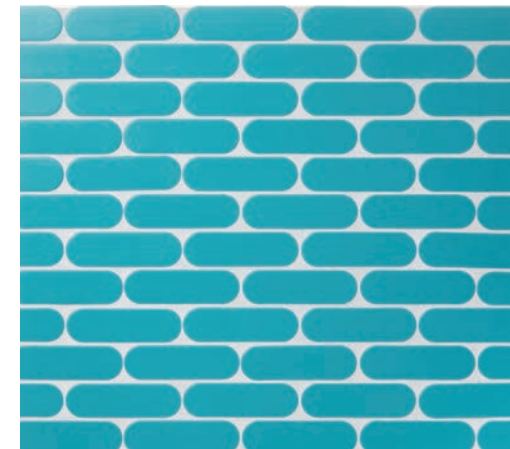

JIVE | JETSETTER
3 7/8 x 1 1/8 (MESH MOUNTED)