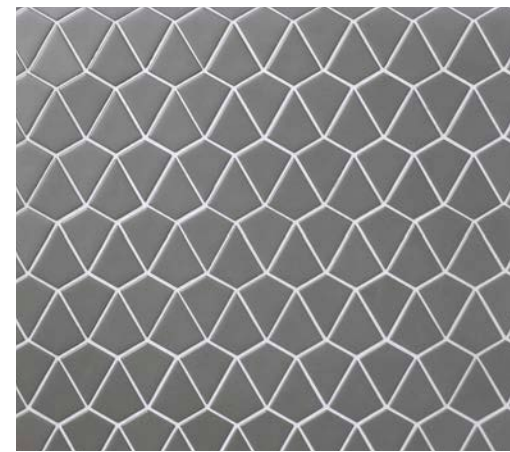

SHIMMIE | FREELANCE
5/8 x 1 7/8 (MESH MOUNTED)

BRONX

BILLBOARD | BRONX
1 7/8 HEX (MESH MOUNTED)

DISCO | BRONX
1 7/8 DIAMETER (MESH MOUNTED)

JIVE | BRONX
3 7/8 x 1 1/8 (MESH MOUNTED)

PARLAY | BRONX
1 7/8 x 1 1/8 (MESH MOUNTED)