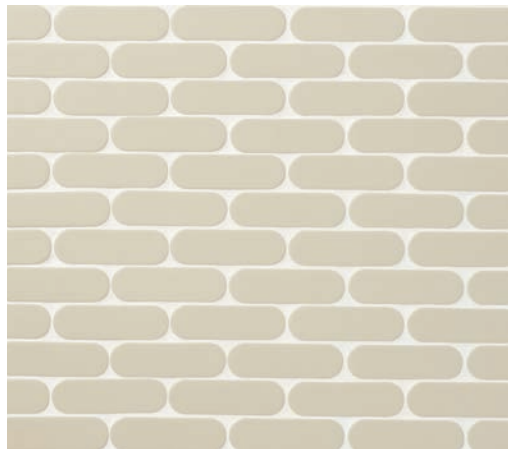

JIVE | FREELANCE
3 7/8 x 1 1/8 (MESH MOUNTED)