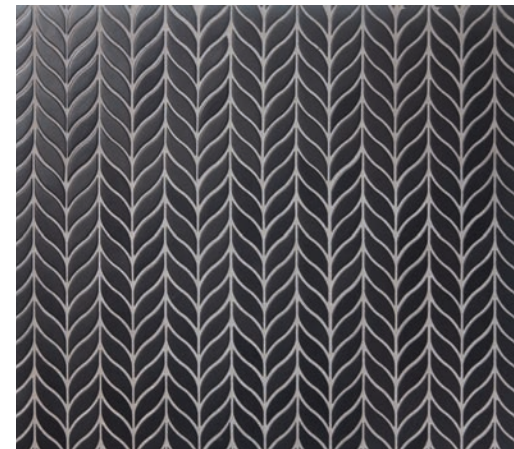

PERSUASION | BRONX
1 7/8 x 2 1/8 (MESH MOUNTED)

SHIMMIE | BRONX
5/8 x 1 7/8 (MESH MOUNTED)

NIGHT FEVER

BILLBOARD | NIGHT FEVER
1 7/8 HEX (MESH MOUNTED)

DISCO | NIGHT FEVER
1 7/8 DIAMETER (MESH MOUNTED)

JIVE | NIGHT FEVER
3 7/8 x 1 1/8 (MESH MOUNTED)

With Hustle, anything goes. When colors and shapes ranging from traditional to modern are fused with high durability, the design options are boundless. Find your rhythm.

AT-A-GLANCE

- 14 COLORS
- 6 SHAPES
- MESH MOUNTED
- QUICKSHIP