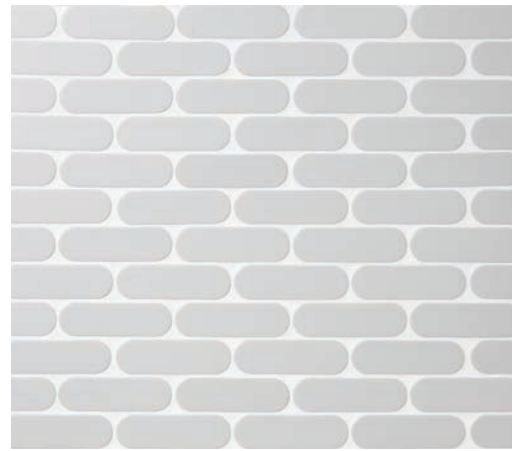

(FACING): CLOCKWISE: DISCO IN INFERNO,
PERSUASION IN HIGHLAND,
JIVE IN UPTOWN

MINDSET

BILLBOARD | MINDSET
1 7/8 HEX (MESH MOUNTED)

DISCO | MINDSET
1 7/8 DIAMETER (MESH MOUNTED)

JIVE | MINDSET
3 7/8 x 1 1/8 (MESH MOUNTED)