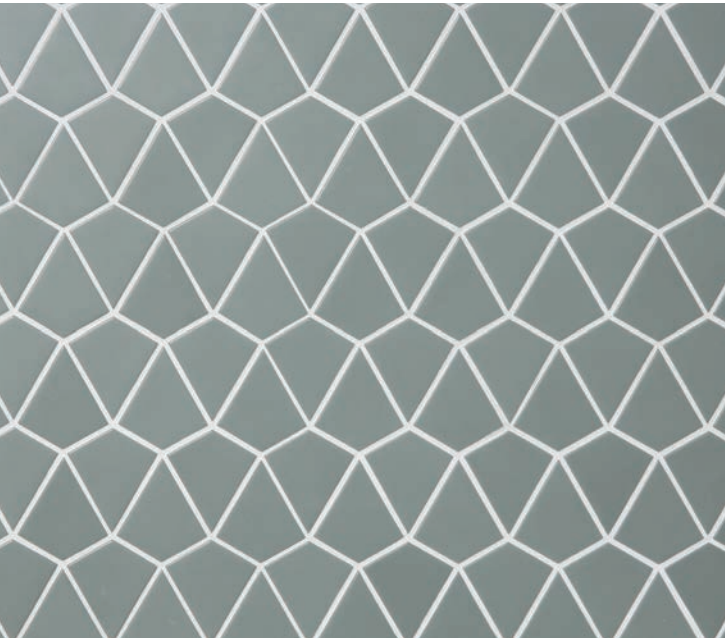

With Hustle, anything goes. When colors and shapes ranging from traditional to modern are fused with high durability, the design options are boundless. Find your rhythm.

AT-A-GLANCE

- 14 COLORS
- 6 SHAPES
- MESH MOUNTED
- QUICKSHIP