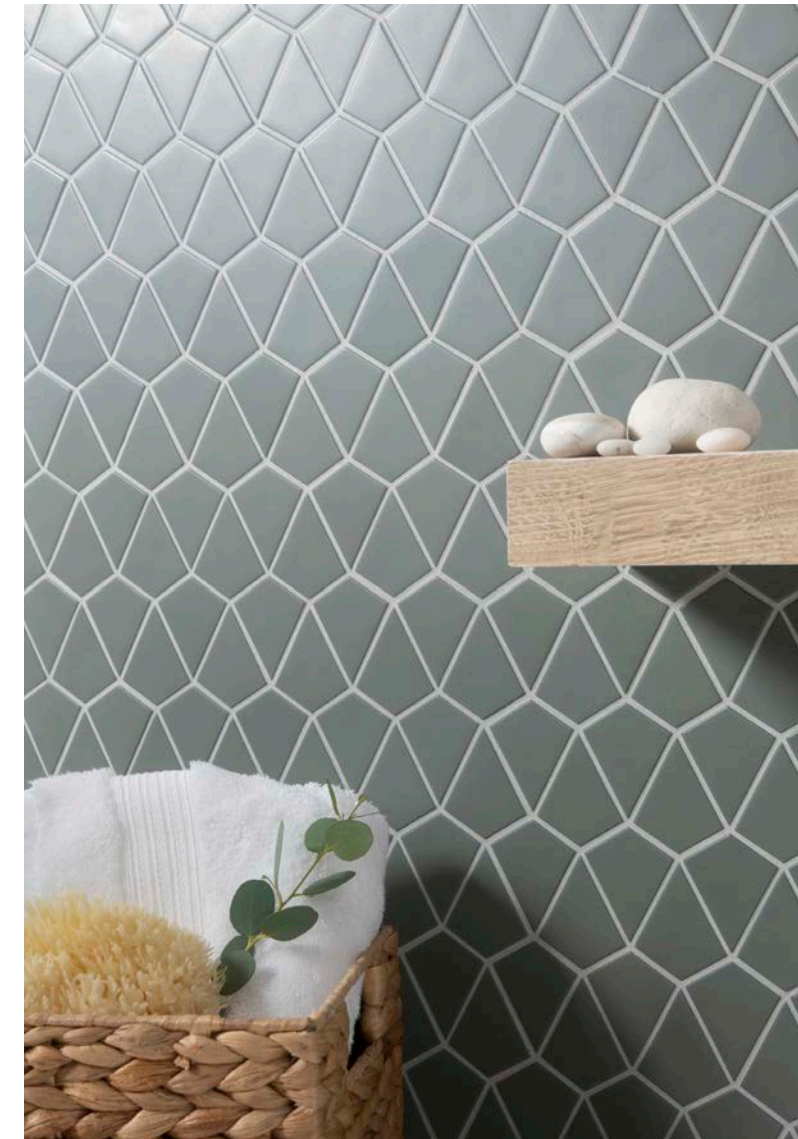

(FACING): CLOCKWISE: DISCO IN INFERNO,
PERSUASION IN HIGHLAND,
JIVE IN UPTOWN