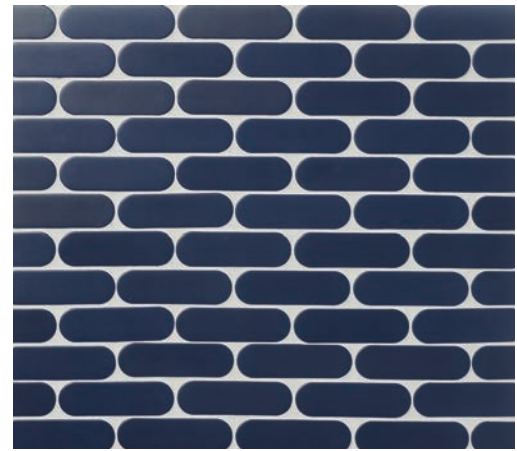

SHIMMIE | CULTURE
5/8 x 1 7/8 (MESH MOUNTED)

PERSUASION | BREAKTHROUGH
1 7/8 x 2 1/8 (MESH MOUNTED)

SHIMMIE | BREAKTHROUGH
5/8 x 1 7/8 (MESH MOUNTED)

VOGUE

BILLBOARD | VOGUE
1 7/8 HEX (MESH MOUNTED)

DISCO | VOGUE
1 7/8 DIAMETER (MESH MOUNTED)