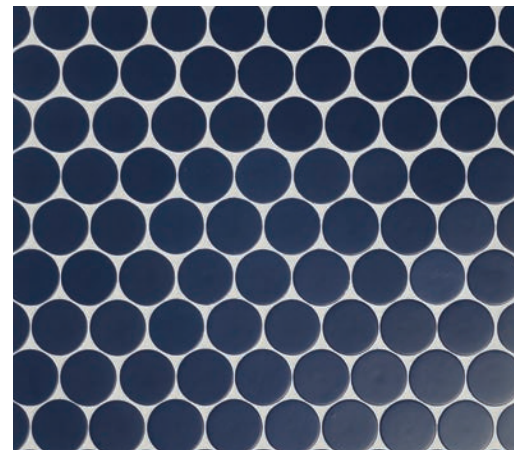

SHIMMIE | CULTURE
5/8 x 1 7/8 (MESH MOUNTED)

PERSUASION | BREAKTHROUGH
1 7/8 x 2 1/8 (MESH MOUNTED)

SHIMMIE | BREAKTHROUGH
5/8 x 1 7/8 (MESH MOUNTED)

VOGUE

BILLBOARD | VOGUE
1 7/8 HEX (MESH MOUNTED)

DISCO | VOGUE
1 7/8 DIAMETER (MESH MOUNTED)