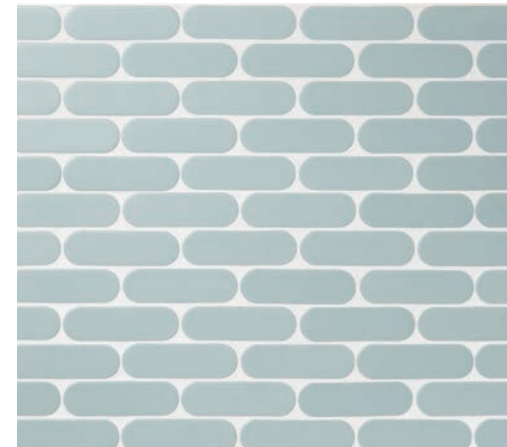

JIVE | SOUL CITY
3 7/8 x 1 1/8 (MESH MOUNTED)