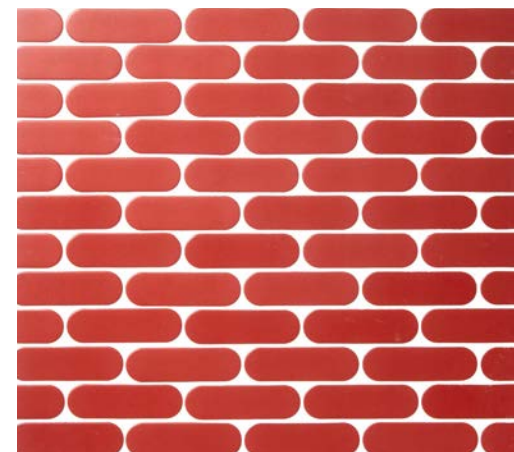

PERSUASION | FANDANGO
1 7/8 x 2 1/8 (MESH MOUNTED)

SHIMMIE | FANDANGO
5/8 x 1 7/8 (MESH MOUNTED)

INFERNO

BILLBOARD | INFERNO
1 7/8 HEX (MESH MOUNTED)

DISCO | INFERNO
1 7/8 DIAMETER (MESH MOUNTED)

JIVE | INFERNO
3 7/8 x 1 1/8 (MESH MOUNTED)