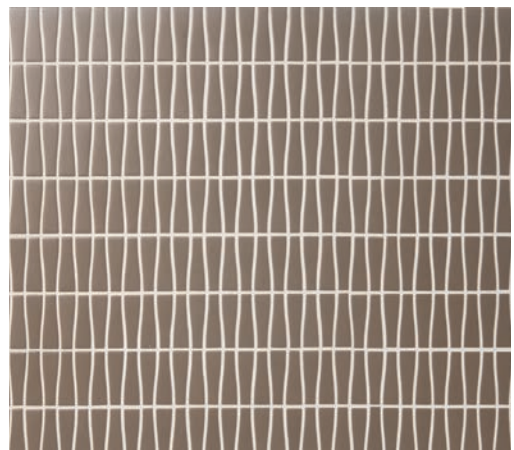

JIVE | CULTURE
3 7/8 x 1 1/8 (MESH MOUNTED)

PARLAY | CULTURE
2 1/4 x 5/8 (MESH MOUNTED)

JIVE | BREAKTHROUGH
3 7/8 x 1 1/8 (MESH MOUNTED)

PARLAY | BREAKTHROUGH
2 1/4 x 5/8 (MESH MOUNTED)

PERSUASION | CULTURE
1 7/8 x 2 1/8 (MESH MOUNTED)