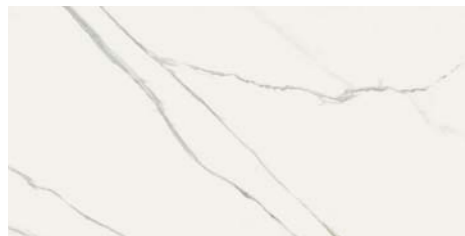

GROUT
MAPEI 135 GOLDEN DUST

VIS AG

DAMA NO

alternative matchings

AESTHETICA EXT

FLOS6 12 - VIS6 12AG RM - DAMA6 2015NO RM

kimono6 12

PAINTING
NCS S 7005-Y20R