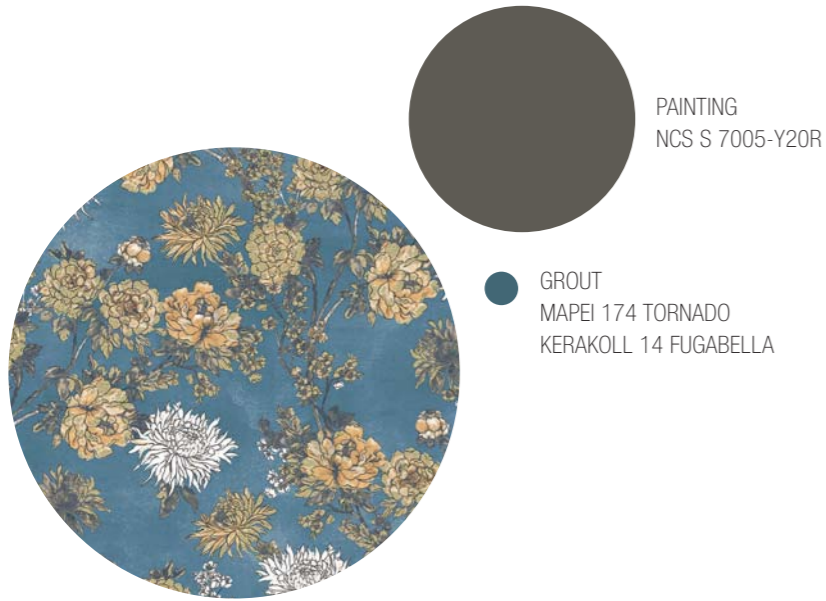

kimono6 12

PAINTING
NCS S 7005-Y20R

GROUT
MAPEI 174 TORNADO
KERAKOLL 14 FUGABELLA