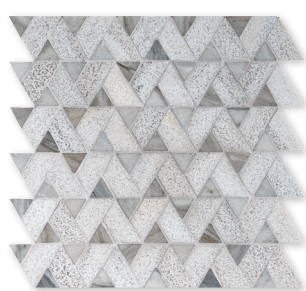

MS01534
skyline honed
snow white honed
monte
12 3/8"x12 3/8" sheets
1.06 sqft/pcs
in stock

MS01535
skyline polished
skyline full grain
monte
12 3/8"x12 3/8" sheets
1.06 sqft/pcs
in stock

MS01536
snow white polished
snow white honed
monte
12 3/8"x12 3/8" sheets
1.06 sqft/pcs
in stock