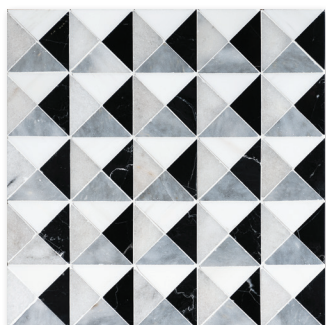

devon mosaics

MS01499
black polished
glacier honed
allure polished
snow white polished
devon
12 1/2"x12 1/2"x3/8" sheets
1.08 sqft/pcs
in stock