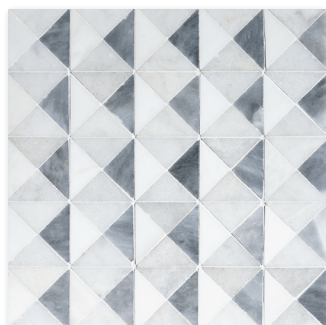

MS01500
glacier honed
snow white polished
allure polished
devon
12 1/2"x12 1/2"x3/8" sheets
1.08 sqft/pcs
in stock