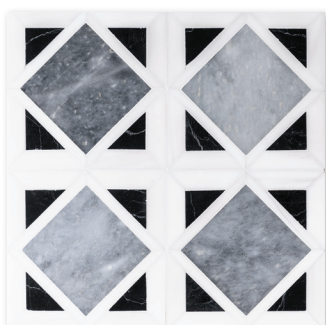

kent mosaics

MS01503
snow white polished
black polished
allure polished
kent
13 9/16"x13 9/16"x3/8" sheets
1.27 sqft/pcs
in stock