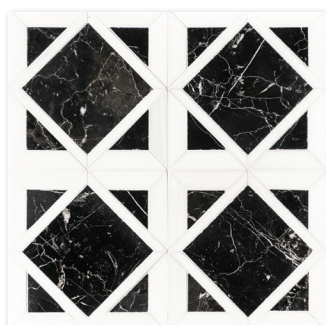

MS01505
snow white honed
black polished
kent
13 9/16"x13 9/16"x3/8" sheets
1.27 sqft/pcs
in stock