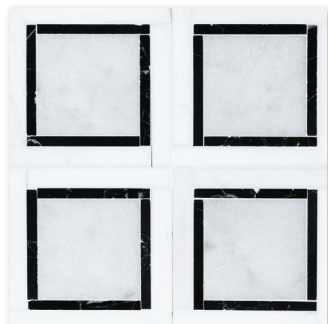

MS01494
glacier honed
black polished
snow white honed
cambridge
12 7/8"x12 7/8"x3/8" sheets
1.15 sqft/pcs
in stock