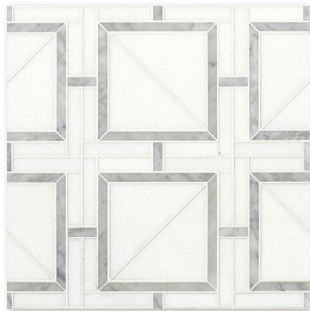

magra lattice mosaics

MS90289
thassos white honed
white carrara polished
magra lattice
11 11/16"x11 11/16"x3/8" sheets
0.94 sqft/pcs
in stock