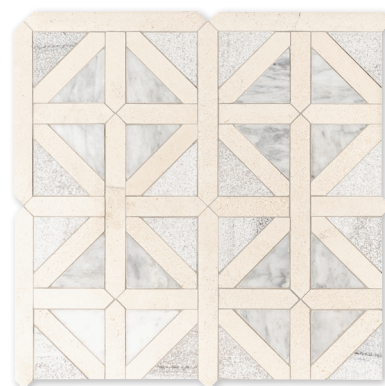

MS01498
avenza honed
palisandra full grain
champagne honed
classic lattice
14 3/4"x14 3/4"x3/8" sheets
1.51 sqft/pcs
in stock