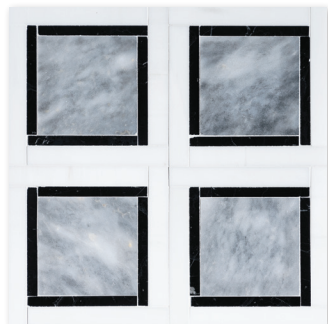

cambridge mosaics

MS01491
snow white polished
black polished - allure polished
cambridge
12 7/8"x12 7/8"x3/8" sheets
1.15 sqft/pcs
in stock