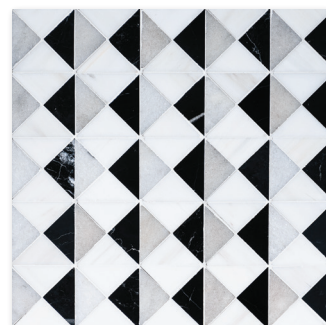

MS01494
glacier honed
black polished
snow white honed
cambridge
12 7/8"x12 7/8"x3/8" sheets
1.15 sqft/pcs
in stock

devon mosaics

MS01499
 black polished
 glacier honed
 allure polished
 snow white polished
 devon
 12 1/2"x12 1/2"x3/8" sheets
 1.08 sqft/pcs
 in stock

MS01500
 glacier honed
 snow white polished
 allure polished
 devon
 12 1/2"x12 1/2"x3/8" sheets
 1.08 sqft/pcs
 in stock

MS01501
 avalon polished
 glacier honed
 snow white polished
 snow white honed
 devon
 12 1/2"x12 1/2"x3/8" sheets
 1.08 sqft/pcs
 in stock