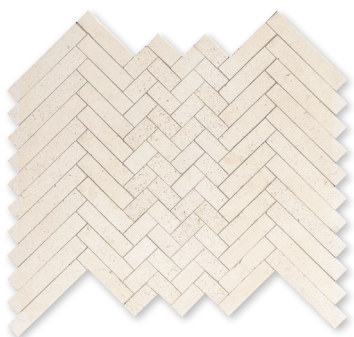

mixed herringbone mosaics

MS01529
champagne honed
mixed herringbone
16 5/6"x12 1/16"x3/8" sheets
1.40 sqft/pcs
in stock