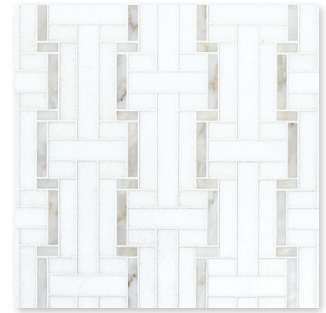

MS90288
thassos white honed
calacatta gold honed
luni
10 7/16"x12 3/16"x3/8" sheets
0.88 sqft/pcs
in stock