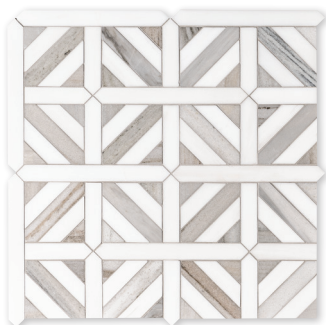

MS01546
skyline honed
snow white honed
ponte basket
14 13/16"x14 13/16"x3/8" sheets
1.52 sqft/pcs
in stock