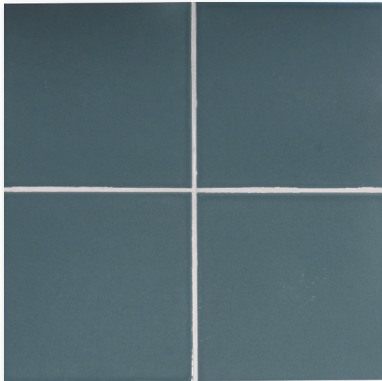

XSP90022
serendipity glossy
ocean - pure white
6"x6"x3/8"
in stock

XSP90016
serendipity glossy
pure white - ocean
6"x6"x3/8"
in stock

Wall Tiles

XSP90001
iris glossy
6"x6"x3/8"
in stock

XSP90002
ocean glossy
6"x6"x3/8"
in stock

XSP90003
grey glossy
6"x6"x3/8"
in stock

XSP90004
forest glossy
6"x6"x3/8"
in stock

XSP90005
white glossy
6"x6"x3/8"
in stock

Moldings (compatible moldings from status royal white)

ML80034
royal white glossy finish trim
1"x6"x3/4"
in stock