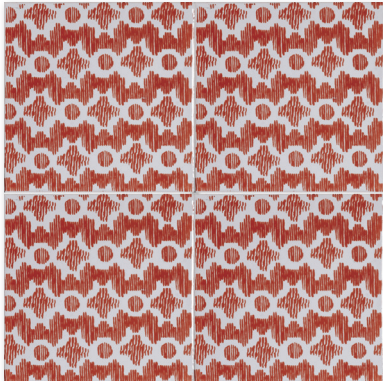

Cecil Stripe Snow White Blue Glossy Ceramic

Wall Tiles

XSP90008
chou chou matte
grey - snow white
6"x6"x3/8"
in stock

XSP90019
chou chou matte
iris - pure white
6"x6"x3/8"
in stock

XSP90021
chou chou matte
fire engine ground - pure white
6"x6"x3/8"
in stock

XSP90007
cecil stripe glossy
grey - snow white
6"x6"x3/8"
in stock

XSP90006
cecil stripe glossy
blue - snow white
6"x6"x3/8"
in stock

Wall Tiles

XSP90026
albert glossy
ocean - snow white
6"x6"x3/8"
in stock

XSP90018
albert glossy
iris - pure white
6"x6"x3/8"
in stock

XSP90024
albert glossy
forest - pure white
6"x6"x3/8"
in stock

XSP90027
desmond glossy
tinta - snow white
6"x6"x3/8"
in stock

XSP90028
desmond glossy
azure - pure white
6"x6"x3/8"
in stock

XSP90014
desmond glossy
fire engine - snow white
6"x6"x3/8"
in stock

XSP90011
clara b glossy
anemone - snow white
6"x6"x3/8"
in stock

XSP90012
clara b glossy
night sky - snow white
6"x6"x3/8"
in stock

XSP90013
clara b glossy
wisteria - pure white
6"x6"x3/8"
in stock