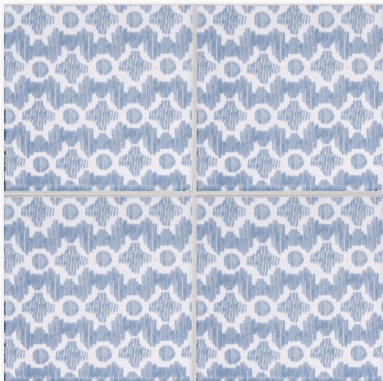

Cecil Stripe Snow White Blue Glossy Ceramic

Wall Tiles

XSP90008
chou chou matte
grey - snow white
6"x6"x3/8"
in stock

XSP90019
chou chou matte
iris - pure white
6"x6"x3/8"
in stock

XSP90021
chou chou matte
fire engine ground - pure white
6"x6"x3/8"
in stock

XSP90007
cecil stripe glossy
grey - snow white
6"x6"x3/8"
in stock

XSP90006
cecil stripe glossy
blue - snow white
6"x6"x3/8"
in stock

Wall Tiles

XSP90026
albert glossy
ocean - snow white
6"x6"x3/8"
in stock

XSP90018
albert glossy
iris - pure white
6"x6"x3/8"
in stock

XSP90024
albert glossy
forest - pure white
6"x6"x3/8"
in stock

XSP90027
desmond glossy
tinta - snow white
6"x6"x3/8"
in stock

XSP90028
desmond glossy
azure - pure white
6"x6"x3/8"
in stock

XSP90014
desmond glossy
fire engine - snow white
6"x6"x3/8"
in stock

XSP90011
clara b glossy
anemone - snow white
6"x6"x3/8"
in stock

XSP90012
clara b glossy
night sky - snow white
6"x6"x3/8"
in stock

XSP90013
clara b glossy
wisteria - pure white
6"x6"x3/8"
in stock