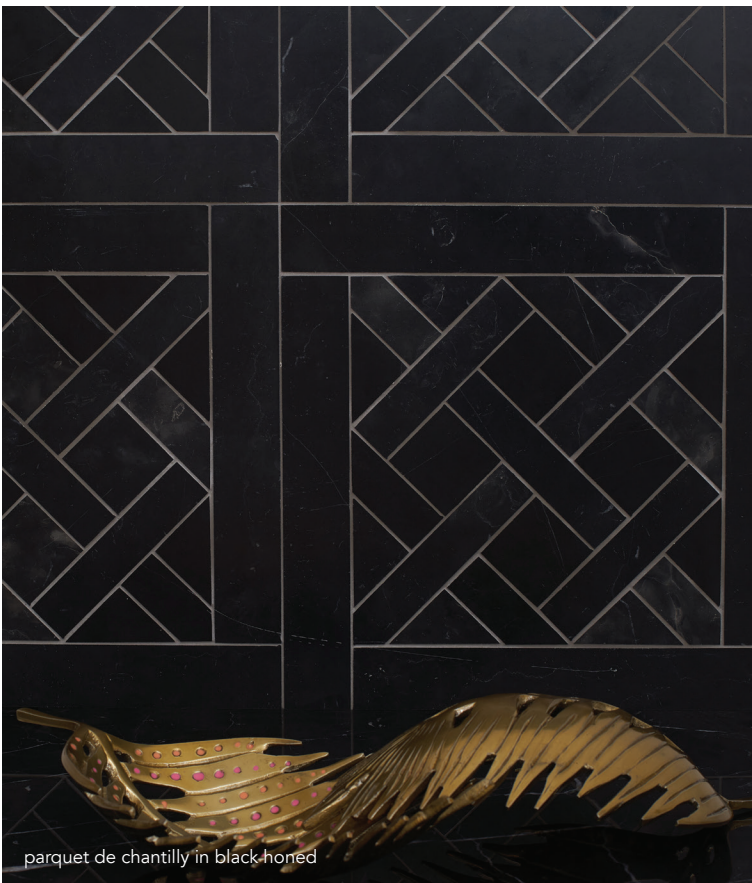

parquet de chantilly

MS90276
parquet de chantilly
haisa blue honed
8 1/2"x8 1/2"x3/8" sheets
in stock

MS90277
parquet de chantilly
haisa light honed
8 1/2"x8 1/2"x3/8" sheets
in stock

MS90278
parquet de chantilly
black honed
8 1/2"x8 1/2"x3/8" sheets
in stock

parquet de chantilly in black-honed

parquet de chantilly
8 1/2"x8 1/2"x3/8"
coverage: 0.50 sqft/pcs

fontainebleu parquet

MS90270
fontainebleu
haisa blue honed
4"x7 1/2" sheets
in stock

MS90271
fontainebleu
haisa light honed
4"x7 1/2" sheets
in stock