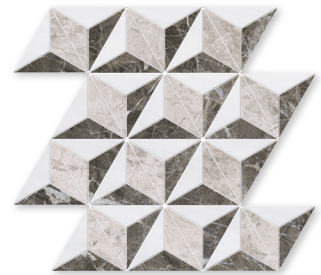

MS01783
snow white&silver clouds&arctic gray
polished diamond 3D
15 3/8"x13 3/4"x3/8" sheets
1.12 sqft/pcs
in stock