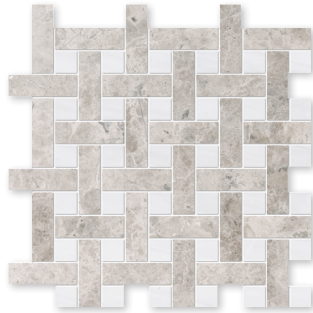

MS01760
silver clouds polished&snow white
honed basket weave 1"x3"
12 5/8"x12 5/8"x3/8" sheets
0.97 sqft/pcs
in stock