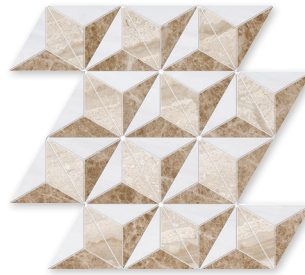

MS01770
 skyline&snow white polished
 basket weave 1"x3"
 12 5/8"x12 5/8"x3/8" sheets
 0.97 sqft/pcs
 in stock

MS01771
 snow white honed&allure polished
 basket weave 1"x3"
 12 5/8"x12 5/8"x3/8" sheets
 0.97 sqft/pcs
 in stock

diamond 3d

MS01746
 champagne&seashell&bosphorus honed
 diamond 3D
 15 3/8"x13 3/4"x3/8" sheets
 1.12 sqft/pcs
 in stock

MS01780
 snow white&allure&black polished
 diamond 3D
 15 3/8"x13 3/4"x3/8" sheets
 1.12 sqft/pcs
 in stock

MS01782
 snow white&diana royal¶dise
 polished diamond 3D
 15 3/8"x13 3/4"x3/8" sheets
 1.12 sqft/pcs
 in stock

MS01783
 snow white&silver clouds&arctic gray
 polished diamond 3D
 15 3/8"x13 3/4"x3/8" sheets
 1.12 sqft/pcs
 in stock