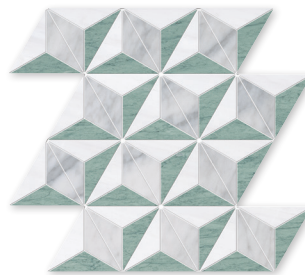

diamond 3d

MS01746
 champagne&seashell&bosphorus honed
 diamond 3D
 15 3/8"x13 3/4"x3/8" sheets
 1.12 sqft/pcs
 in stock

MS01780
 snow white&allure&black polished
 diamond 3D
 15 3/8"x13 3/4"x3/8" sheets
 1.12 sqft/pcs
 in stock

MS01782
 snow white&diana royal¶dise
 polished diamond 3D
 15 3/8"x13 3/4"x3/8" sheets
 1.12 sqft/pcs
 in stock

MS01783
 snow white&silver clouds&arctic gray
 polished diamond 3D
 15 3/8"x13 3/4"x3/8" sheets
 1.12 sqft/pcs
 in stock