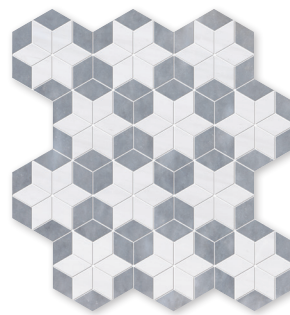

MS01776
snow white honed &
allure polished
stars
14 3/16"x14 15/16"x3/8" sheets
1.12 sqft/pcs
in stock