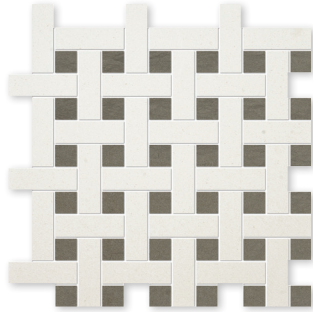

atelier
mosaic collection

MARBLE SYSTEMS

basket weave 1"x3"

MS01735
 avalon&silver drop polished
 basket weave 1"x3"
 12 5/8"x12 5/8"x3/8" sheets
 0.97 sqft/pcs
 in stock

MS01739
 champagne&bosphorus honed
 basket weave 1"x3"
 12 5/8"x12 5/8"x3/8" sheets
 0.97 sqft/pcs
 in stock

MS01749
 diana royal honed&snow white
 polished basket weave 1"x3"
 12 5/8"x12 5/8"x3/8" sheets
 0.97 sqft/pcs
 in stock

MS01760
 silver clouds polished&snow white
 honed basket weave 1"x3"
 12 5/8"x12 5/8"x3/8" sheets
 0.97 sqft/pcs
 in stock