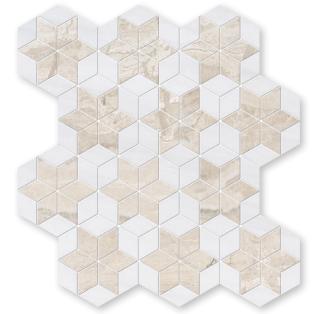

MS01754
diana royal honed &
snow white polished
stars
14 3/16"x14 15/16"x3/8" sheets
1.12 sqft/pcs
in stock