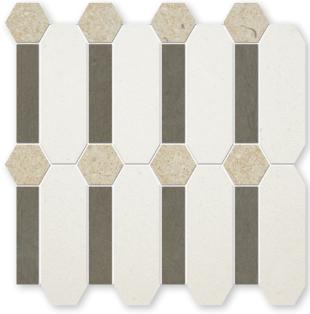

MS01759
silver clouds polished&snow white
honed maze basket
14 15/16"x17 11/16"x3/8" sheets
1.21 sqft/pcs
in stock

MS01769
skyline polished&snow white honed
maze basket
14 15/16"x17 11/16"x3/8" sheets
1.21 sqft/pcs
in stock

MS01778
snow white honed&allure polished
maze basket
14 15/16"x17 11/16"x3/8" sheets
1.21 sqft/pcs
in stock

pillar

MS01745
champagne&bosphorus&seashell honed
pillar
13"x13"x3/8" sheets
1.00 sqft/pcs
in stock