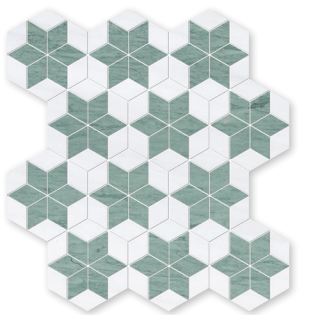

MS01784
verde capri honed &
snow white polished
stars
14 3/16"x14 15/16"x3/8" sheets
1.12 sqft/pcs
in stock