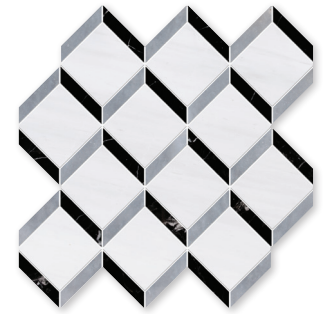

MS01779
snow white honed&allure &
black polished
steps 3D
14 9/16"x14 15/16"x3/8" sheets
1.23 sqft/pcs
in stock