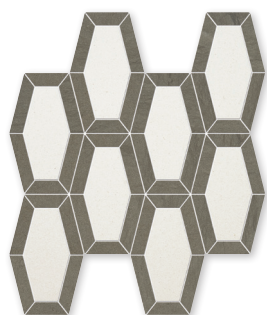

MS01741
champagne&bosporus honed
lincoln
10 1/4"x12 13/16"x3/8" sheets
0.72 sqft/pcs
in stock