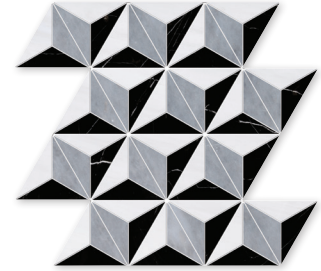

MS01770
 skyline&snow white polished
 basket weave 1"x3"
 12 5/8"x12 5/8"x3/8" sheets
 0.97 sqft/pcs
 in stock

MS01771
 snow white honed&allure polished
 basket weave 1"x3"
 12 5/8"x12 5/8"x3/8" sheets
 0.97 sqft/pcs
 in stock

diamond 3d

MS01746
 champagne&seashell&bosphorus honed
 diamond 3D
 15 3/8"x13 3/4"x3/8" sheets
 1.12 sqft/pcs
 in stock

MS01780
 snow white&allure&black polished
 diamond 3D
 15 3/8"x13 3/4"x3/8" sheets
 1.12 sqft/pcs
 in stock