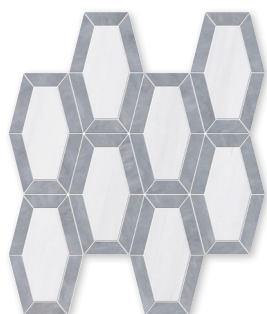

MS01773
snow white honed&allure polished
lincoln
10 1/4"x12 13/16"x3/8" sheets
0.72 sqft/pcs
in stock