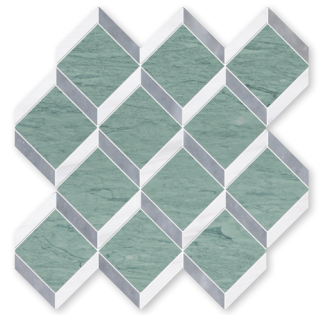

MS01786
verde capri&snow white &
allure honed steps 3D
14 9/16"x14 15/16"x3/8" sheets
1.23 sqft/pcs
in stock