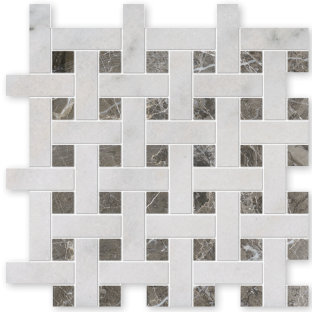

atelier
mosaic collection

MARBLE SYSTEMS

basket weave 1"x3"

MS01735
 avalon&silver drop polished
 basket weave 1"x3"
 12 5/8"x12 5/8"x3/8" sheets
 0.97 sqft/pcs
 in stock

MS01739
 champagne&bosphorus honed
 basket weave 1"x3"
 12 5/8"x12 5/8"x3/8" sheets
 0.97 sqft/pcs
 in stock