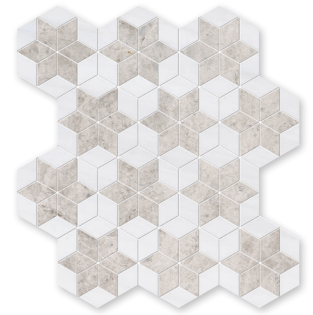

MS01765
silver clouds polished &
snow white honed
stars
14 3/16"x14 15/16"x3/8" sheets
1.12 sqft/pcs
in stock