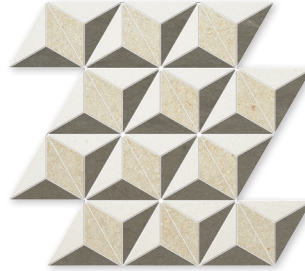

diamond 3d

MS01746
champagne&seashell&bosphorus honed
diamond 3D
15 3/8"x13 3/4"x3/8" sheets
1.12 sqft/pcs
in stock