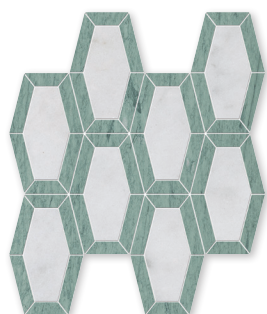

MS01741
 champagne&bosporus honed
 lincoln
 10 1/4"x12 13/16"x3/8" sheets
 0.72 sqft/pcs
 in stock

MS01751
 diana royal honed&snow white polished
 lincoln
 10 1/4"x12 13/16"x3/8" sheets
 0.72 sqft/pcs
 in stock

MS01762
 silver clouds polished&snow white
 honed lincoln
 10 1/4"x12 13/16"x3/8" sheets
 0.72 sqft/pcs
 in stock

MS01773
 snow white honed&allure polished
 lincoln
 10 1/4"x12 13/16"x3/8" sheets
 0.72 sqft/pcs
 in stock