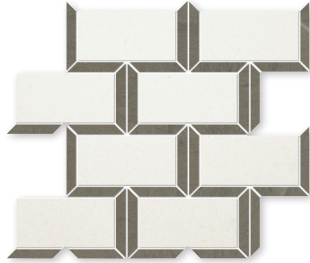

MS01740
champagne&bosphorus honed
cascade
9 5/8"x11 13/16"x3/8" sheets
0.70 sqft/pcs
in stock