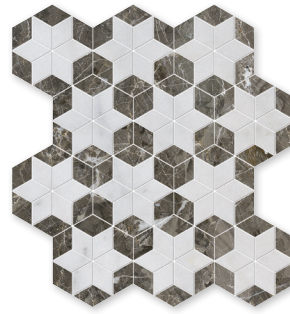

stars

MS01733
avalon polished &
silver drop polished
stars
14 3/16"x14 15/16"x3/8" sheets
1.12 sqft/pcs
in stock