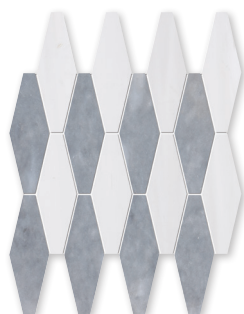

MS01775
snow white honed&allure polished
rhomboid blend
11"x14 15/16"x3/8" sheets
0.84 sqft/pcs
in stock

V1 = UNIFORM APPEARANCE:
Differences among pieces from the
same production run are minimal.