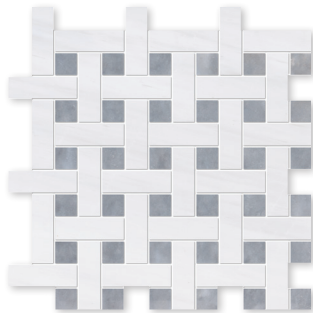

MS01771
snow white honed&allure polished
basket weave 1"x3"
12 5/8"x12 5/8"x3/8" sheets
0.97 sqft/pcs
in stock