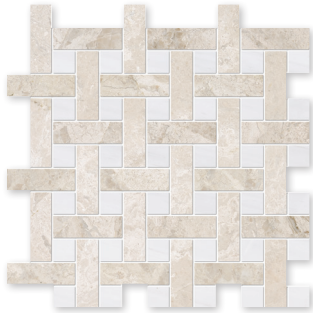

atelier
mosaic collection

MARBLE SYSTEMS

basket weave 1"x3"

MS01735
 avalon&silver drop polished
 basket weave 1"x3"
 12 5/8"x12 5/8"x3/8" sheets
 0.97 sqft/pcs
 in stock

MS01739
 champagne&bosphorus honed
 basket weave 1"x3"
 12 5/8"x12 5/8"x3/8" sheets
 0.97 sqft/pcs
 in stock