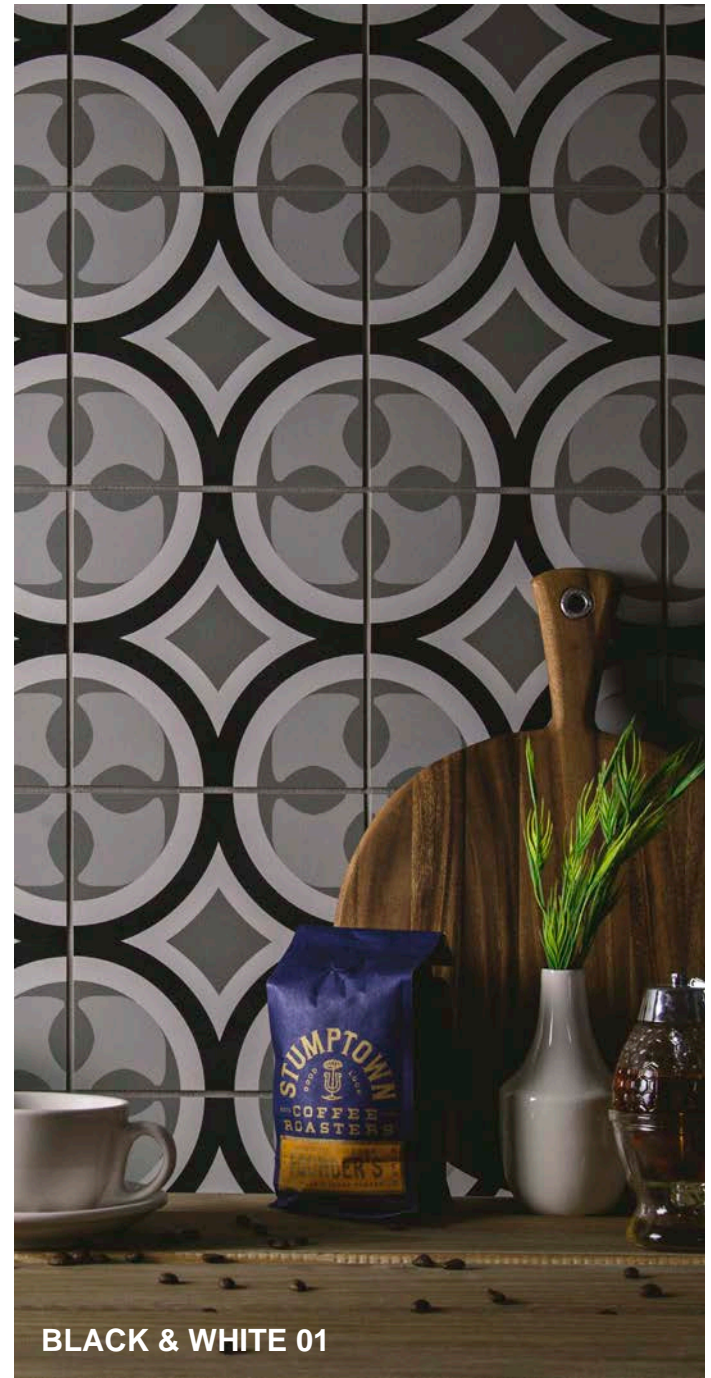

19 Colors | 1 Size | 1 Finish

ASTER ENCAUSTIC PORCELAIN

NEMO
TILE + STONE

BLACK & WHITE 03

CLASSIC 01

COLOR MIX | PEARL

BLACK & WHITE 01

NEMO
TILE + STONE

ASTER
ENCAUSTIC LOOK PORCELAIN

Black & White 01

Black & White 02

Black & White 03

Black & White 04

Black & White 05

V1 Variation | Matte Finish

ASTER

Aster is a collection of Encaustic and Moroccan-inspired porcelain tiles available in three colorways, Classic, Black and White, and Colors. Aster is suitable for wall and floor applications in a variety of spaces. Each colorway is available in five individual patterns, as well as nine mixed patterns.