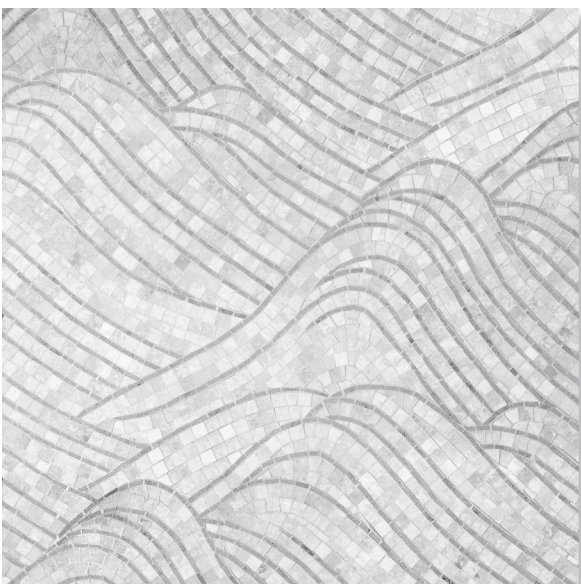

Solid Ovals in Calacatta and Nero #NRJFSOLOVLS

Suzani in jewel glass #NRFGSUZAN

NEW RAVENNA MOSAICS

Tatewaku in Calacatta and Gasgone Blue #NRFTATEW

Oasis in Calacatta and Thassos #NRJFOASIS

Nami in Carrara and Bardiglio #NRFNAMI