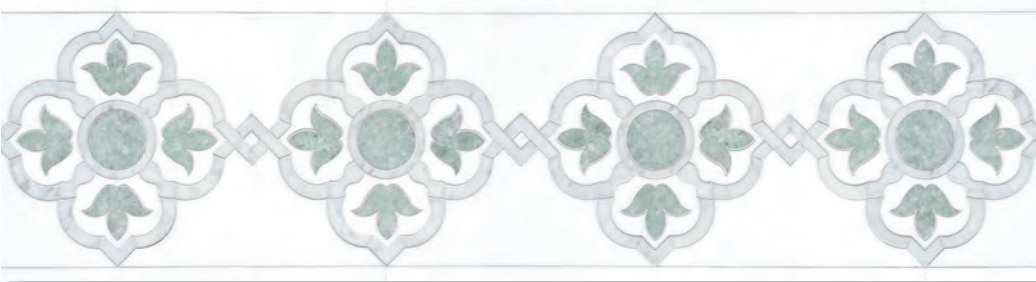

*Heathow 6 3/4" stone mosaic*

6 1/4" Calla in CN (p), LE (h)

6 3/4" Heathrow in HC, TX (h). TX (t)

6 1/8" Huelva in CN, TX (p), HC (h)

11 1/16" Jaen in TX (h), MG, CR (p)

8 1/4" Reina in MG, TX (p), MG (h)