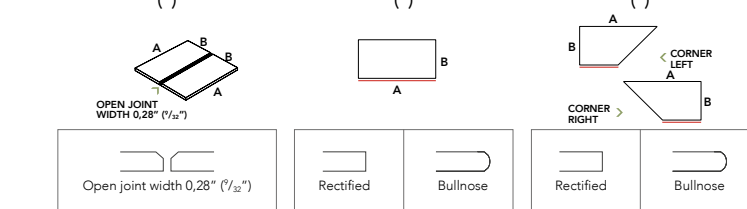

POOLS

LINEAR COVER DRAIN SET (*)   COPING (*)   COPING CORNER (*)

A: 24" | B: 11,63"	A: 24" | B: 12"	A: 24" | B: 12"
A: 36" | B: 8,71"	A: 36" | B: 13"	A: 36" | B: 13"
A: 48" | B: 5,76"	A: 48" | B: 12"	A: 48" | B: 12"

COLORED BODY PORCELAIN PAVERS - Rectified Monocaliber

M.P.D. BIG

M.P.D. BIG ONE*

Module %
24"x48" = 40%
24"x24" = 20%
MIX = 40% **

M.P.D. BIG TWO*

Module %
24"x48" = 50%
MIX = 50% **

M.P.D. BIG THREE*

Module %
24"x48" = 40%
24"x24" = 20%
MIX = 40% **

M.P.D. BIG FOUR*

Module %
24"x48" = 28.6%
24"x24" = 14.3%
MIX = 57,1% **

M.P.D. BIG FIVE*

Module % HP1
24"x24" = 33%
MIX = 67% **

Module % HP2
24"x36" = 33%
24"x24" = 33%
12"x24" = 17%
MIX = 67% **

M.P.D. BIG SIX*

Module % HP1
24"x24" = 45%
12"x12" = 11%
MIX = 44% **

Module % HP2
24"x36" = 33%
24"x24" = 45%
12"x24" = 11%
12"x12" = 11%
MIX = 44% **

M.P.D. BIG SEVEN*

Module % HP1
24"x24" = 31%
12"x12" = 8%
MIX = 61% **

Module % HP2
24"x36" = 46%
24"x24" = 31%
12"x24" = 15%
12"x12" = 8%
MIX = 61% **

M.P.D. BIG EIGHT*

Module % HP1
24"x24" = 40%
12"x12" = 7%
MIX = 53% **

Module % HP2
24"x36" = 40%
24"x24" = 40%
12"x24" = 13%
12"x12" = 7%
MIX = 53% **

M.P.D. BIG NINE*

Module %
24"x48" = 58%
12"x48" = 14%
24"x24" = 14%
12"x24" = 7%
12"x12" = 7%
MIX = 40% **

M.P.D. BIG TEN*

Module %
24"x48" = 58%
12"x48" = 14%
24"x24" = 14%
12"x24" = 14%
12"x12" = 14%
MIX = 50% **

M.P.D. BIG ELEVEN*

Module %
24"x48" = 31%
12"x48" = 15%
24"x24" = 19%
12"x24" = 15%
12"x12" = 8%
MIX = 36% **

M.P.D. BIG TWELVE*

Module %
24"x48" = 31%
12"x48" = 15%
24"x24" = 19%
12"x24" = 15%
12"x12" = 8%
MIX = 36% **

M.P.D. BIG THIRTEEN*

Module %
24"x48" = 62%
12"x48" = 30%
12"x12" = 8%
MIX = 67% **

M.P.D. BIG FOURTEEN*

Module %
24"x48" = 67%
12"x48" = 33%
MIX = 67% **

M.P.D. BIG FIFTEEN*

Module %
24"x48" = 38%
12"x48" = 19%
24"x24" = 19%
12"x24" = 19%
12"x12" = 5%
MIX = 38% **

M.P.D. BIG SIXTEEN*

Module %
24"x48" = 31%
12"x48" = 15%
24"x24" = 19%
12"x24" = 15%
12"x12" = 8%
MIX = 36% **

M.P.D. BIG SEVENTEEN*

Module %
24"x48" = 33.5%
12"x48" = 33.5%
24"x24" = 17%
12"x24" = 8%
12"x12" = 8%
MIX = 67% **

M.P.D. BIG EIGHTEEN*

Module %
24"x48" = 50%
12"x48" = 50%
MIX = 50% **

M.P.D. BIG NINETEEN*

Module %
24"x48" = 38%
12"x48" = 19%
24"x24" = 19%
12"x24" = 19%
12"x12" = 5%
MIX = 38% **

M.P.D. BIG TWENTY*

Module % HP1
24"x24" = 18%
12"x12" = 4%
MIX = 78% **

Module % HP2
24"x36" = 52%
24"x24" = 18%
12"x24" = 26%
12"x12" = 4%
MIX = 78% **

M.P.D. SMALL

M.P.D. SMALL ONE*

Module %
24"x24" = 67%
12"x12" = 33%
MIX = 67% **

M.P.D. SMALL TWO*

Module %
12"x24" = 80%
12"x12" = 20%
MIX = 80% **

M.P.D. SMALL THREE*

Module %
24"x24" = 50%
12"x24" = 50%
MIX = 50% **

M.P.D. SMALL FOUR*

Module %
24"x24" = 67%
12"x24" = 33%
MIX = 67% **

M.P.D. SMALL FIVE*

Module %
24"x24" = 57%
12"x24" = 29%
12"x12" = 14%
MIX = 57% **

M.P.D. SMALL SIX*

Module %
24"x24" = 33%
12"x24" = 50%
12"x12" = 17%
MIX = 33% **

M.P.D. SMALL SEVEN*

Module %
24"x24" = 57%
12"x24" = 29%
12"x12" = 14%
MIX = 57% **

M.P.D. SMALL EIGHT*

Module %
24"x24" = 44%
12"x24" = 45%
12"x12" = 11%
MIX = 44% **

M.P.D. SMALL NINE*

Module %
24"x24" = 50%
12"x24" = 25%
12"x12" = 25%
MIX = 50% **

M.P.D. SMALL TEN*

Module %
24"x24" = 75%
12"x12" = 25%
MIX = 75% **

M.P.D. SMALL ELEVEN*

Module %
24"x24" = 80%
12"x12" = 20%
MIX = 80% **