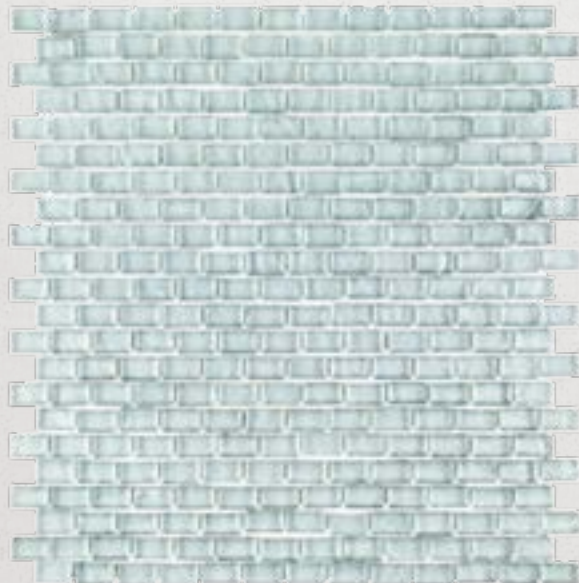

Beveled Elongated Hex - 10 1/2" x 11 3/8" (10118)

Droplet - 10 1/4" x 10 3/8" (10131)

Beveled Elongated Hex - 10 1/2" x 11 3/8" (10130)

Satin Field - 3" x 6" (10113)

Satin Liner - 3/4" x 8" (10133)

Satin Field - 3" x 6" (10116)

Beveled Elongated Hex - 10 1/2" x 11 3/8" (10126)

Satin Field - 3" x 6" (10115)

Satin Liner - 3/4" x 8" (10135)

Pictured: Hazel 3/4" Penny Round Mosaic - 11 1/8" x 11 7/8" (10128)

Arica - 11 1/8" x 12" (10905)