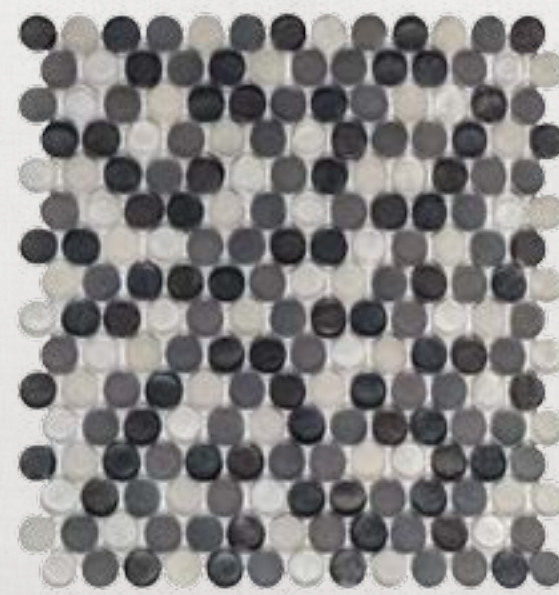

3/4" Penny Round Mosaic - 11 1/8" x 11 7/8" (10120)

5/8" Hex Mosaic - 11" x 11 1/4" (10117)

3/4" Penny Round Mosaic - 11 1/8" x 11 7/8" (10132)

5/8" Hex Mosaic - 11" x 11 1/4" (10129)

Droplet - 10 1/4" x 10 3/8" (10119)

Beveled Elongated Hex - 10 1/2" x 11 3/8" (10118)

Droplet - 10 1/4" x 10 3/8" (10131)

Beveled Elongated Hex - 10 1/2" x 11 3/8" (10130)

Satin Field - 3" x 6" (10113)

Satin Liner - 3/4" x 8" (10133)

Satin Field - 3" x 6" (10116)

Satin Liner - 3/4" x 8" (10136)

3/4" Penny Round Mosaic - 11 1/8" x 11 7/8" (10124)

5/8" Hex Mosaic - 11" x 11 1/4" (10121)

Droplet - 10 1/4" x 10 3/8" (10123)

Beveled Elongated Hex - 10 1/2" x 11 3/8" (10122)

Belle Mare - 11 1/8" x 12"

Glisten - 10 1/8" x 11 1/4"

Field - 3" x 6"

Liner - 3/4" x 8"

Cover Image: **Hazel 3/4" Penny Round Mosaic** - 11 1/8" x 11 7/8" (10128) ; **Hazel Field** - 3" x 6" (10115)

Please Note: