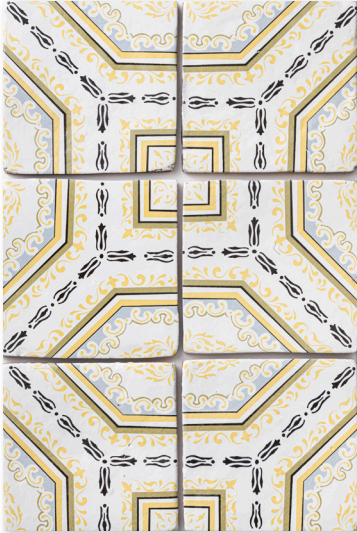

Antigua 2 6" x 6" x 1/2" Nominal

Antigua

TL80145  
antigua 1  
6"x6"x1/2"  
in stock

TL80146  
antigua 2  
6"x6"x1/2"  
in stock

TL80147  
antigua 3  
6"x6"x1/2"  
in stock

TL80148  
antigua 4  
6"x6"x1/2"  
in stock

TL80178  
antigua 5  
6"x6"x1/2"  
in stock

TL80179  
antigua 6  
6"x6"x1/2"  
in stock

Due to the handmade nature of this product all sizes listed above are nominal.

\*\*\* due to the high demand on this collection , sometimes we may be out of stock. All skus in this collection are also available as special order basis. Lead time for special order is around 2-3 weeks max.

sintra 2 6"x6"x1/2"

Sintra

TL80129  
sintra 1  
6"x6"x1/2"  
in stock

TL80130  
sintra 2  
6"x6"x1/2"  
in stock

TL80131  
sintra 3  
6"x6"x1/2"  
in stock

TL80132  
sintra 4  
6"x6"x1/2"  
in stock

TL80133  
sintra 5  
6"x6"x1/2"  
in stock