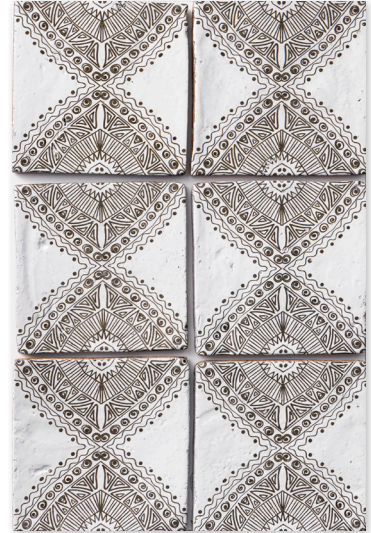

## Antique Tile Glazed Terracotta Collection

The Country Floors Antique Tile Collection continues the long cultural tradition of applying the decorative element of glaze to a classic terracotta body. The carefully created patterns in this collection offer any design team the opportunity to make a timeless comment in any space. Terracotta, can be very easily defined as “baked earth”, and has a history dating back centuries, as previously noted.

Bavi

TL80141  
bavi 1  
6"x6"x1/2"  
in stock

TL80142  
bavi 2  
6"x6"x1/2"  
in stock

TL80143  
bavi 3  
6"x6"x1/2"  
in stock

TL80144  
bavi 4  
6"x6"x1/2"  
in stock

TL80203  
bavi 5  
6"x6"x1/2"  
in stock