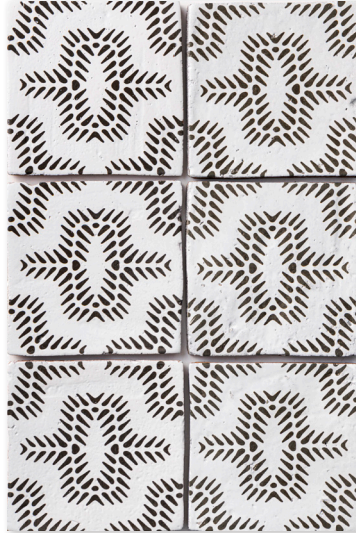

## Antique Tile Glazed Terracotta Collection

The Country Floors Antique Tile Collection continues the long cultural tradition of applying the decorative element of glaze to a classic terracotta body. The carefully created patterns in this collection offer any design team the opportunity to make a timeless comment in any space. Terracotta, can be very easily defined as “baked earth”, and has a history dating back centuries, as previously noted.

Bavi

TL80141  
bavi 1  
6"x6"x1/2"  
in stock

TL80142  
bavi 2  
6"x6"x1/2"  
in stock

TL80143  
bavi 3  
6"x6"x1/2"  
in stock

TL80144  
bavi 4  
6"x6"x1/2"  
in stock

TL80203  
bavi 5  
6"x6"x1/2"  
in stock

sintra 6 gray

palena 4 warm gray

antiqua 6 warm gray

salmon

blush

Special order colors: lead times may vary 2-3 weeks.

COUNTRY FLOORS®

COPYRIGHT © 2021 COUNTRYFLOORS