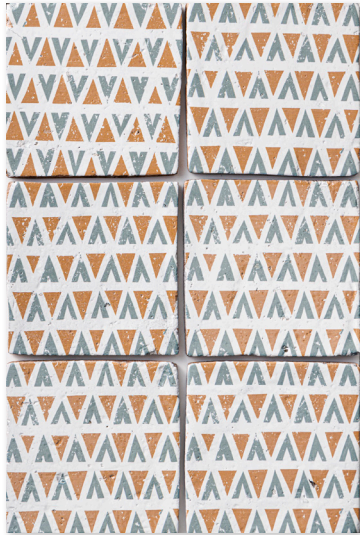

TL80134  
sintra 6  
6"x6"x1/2"  
in stock

Due to the handmade nature of this product all sizes listed above are nominal.

batik 5 / 6"x6"x1/2"

Batik

TL80127  
batik 1 (4 piece pattern)  
6" x 6" x 1/2"  
in stock

TL80128  
batik 2  
6" x 6" x 1/2"  
in stock

TL80195  
batik 3  
6" x 6" x 1/2"  
in stock

TL80196  
batik 4  
6" x 6" x 1/2"  
in stock

TL80197  
batik 5  
6" x 6" x 1/2"  
in stock

TL80213  
batik 6  
6" x 6" x 1/2"  
in stock

Due to the handmade nature of this product all sizes listed above are nominal.

Zuni 2 6"x6"x1/2" Nominal

Zuni

TL80208  
zuni 2  
6"x6"x1/2"  
in stock

TL80186  
zuni 3  
6"x6"x1/2"  
in stock

TL80210  
zuni 4  
6"x6"x1/2"  
in stock